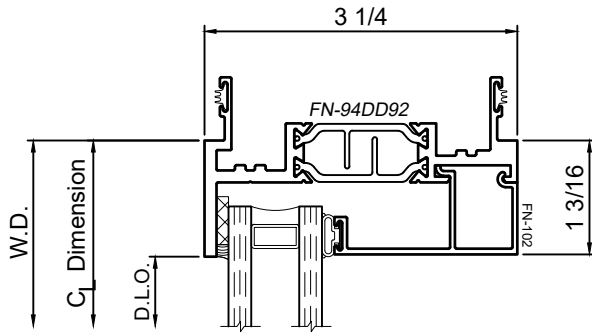

8325F Series 3-1/4" Thermal Fixed, Casement & Projected Windows

Product Details - Self Stacking Frame Options

WINCO RESERVES THE RIGHT TO MODIFY OR CHANGE INFORMATION WITHIN THIS BOOK WHEN DEEMED NECESSARY FOR PRODUCT IMPROVEMENT

Available at head and jamb