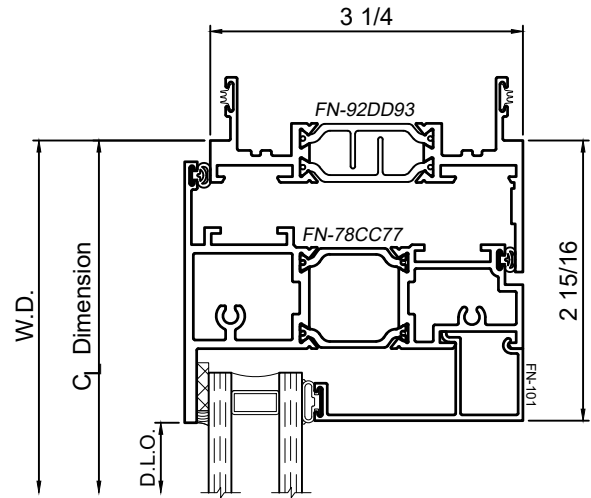

Available at head and jamb