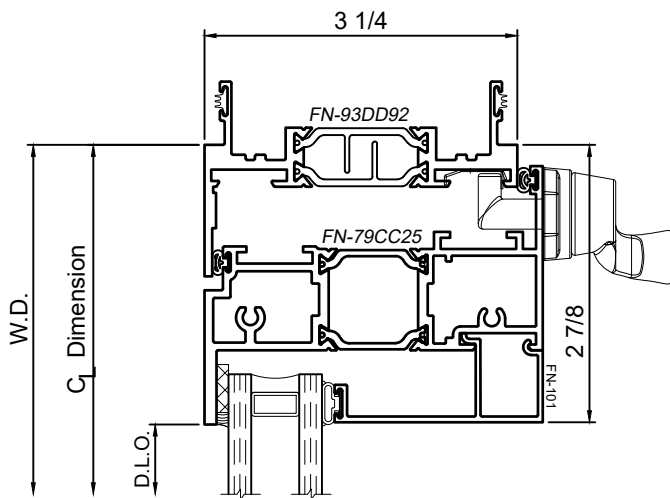

## Product Details - Self Stacking Frame Options

WINCO RESERVES THE RIGHT TO MODIFY OR CHANGE INFORMATION WITHIN THIS BOOK WHEN DEEMED NECESSARY FOR PRODUCT IMPROVEMENT

Available at head and jamb

Available at head and jamb

Available at head and jamb

SCALE 6"=1'-0"

© WINCO WINDOW COMPANY, INC. 2020