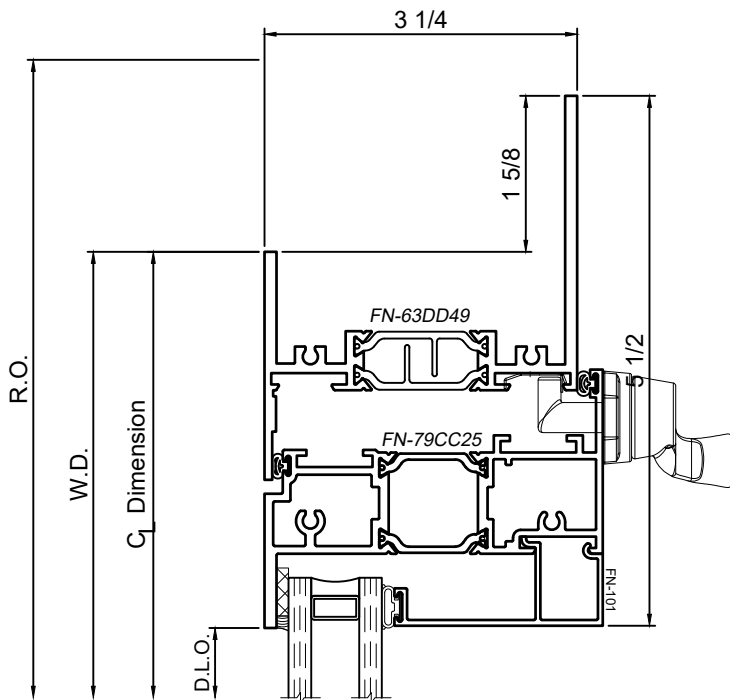

Available at head, jamb and sill

Available at head, jamb and sill

WINCO RESERVES THE RIGHT TO MODIFY OR CHANGE INFORMATION WITHIN
THIS BOOK WHEN DEEMED NECESSARY FOR PRODUCT IMPROVEMENT

© WINCO WINDOW COMPANY, INC. 2020

SCALE 6"=1'-0"