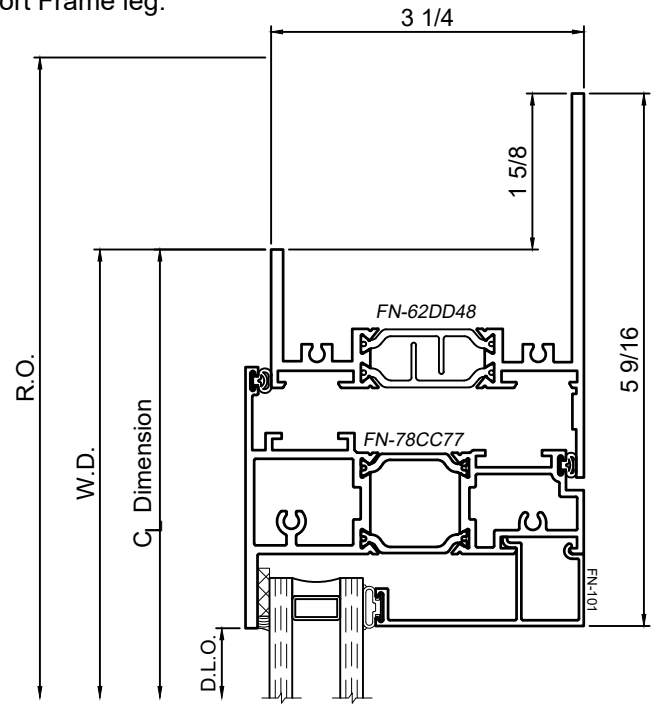

8325F Series 3-1/4" Thermal Fixed, Casement & Projected Windows Product Details - Un-Equal Leg Frame Options

Note:
The Nominal Frame and
Centerline Dimensions are
taken to the Short Frame leg.

Available at head, jamb and sill

SCALE 6"=1'-0"