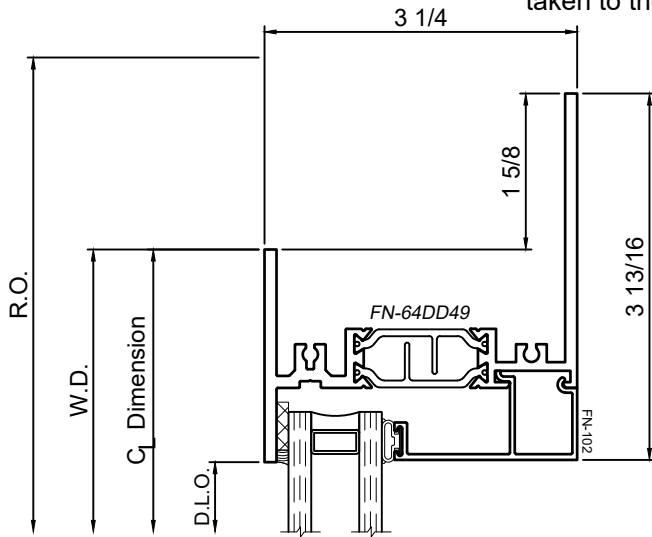

8325F Series 3-1/4" Thermal Fixed, Casement & Projected Windows Product Details - Un-Equal Leg Frame Options

Note:
The Nominal Frame and
Centerline Dimensions are
taken to the Short Frame leg.

Available at head, jamb and sill

SCALE 6"=1'-0"