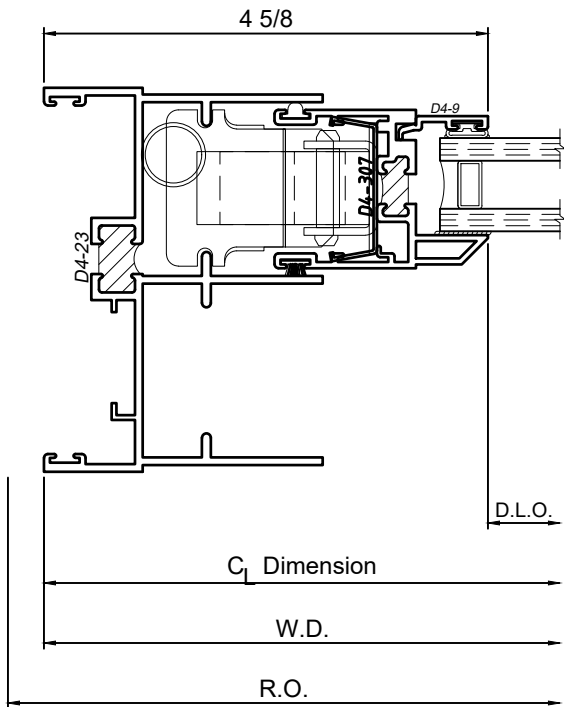

Product Details - Double Hung Window Jamb Details

Note: Multiple configurations of this window system are available. Refer to the WINCO website for additional options or contact your local WINCO Sales Representative for information.

WINCO RESERVES THE RIGHT TO MODIFY OR CHANGE INFORMATION WITHIN THIS BOOK WHEN DEEMED NECESSARY FOR PRODUCT IMPROVEMENT

4

5

SCALE 6"=1'-0"

© WINCO WINDOW COMPANY, INC. 2020