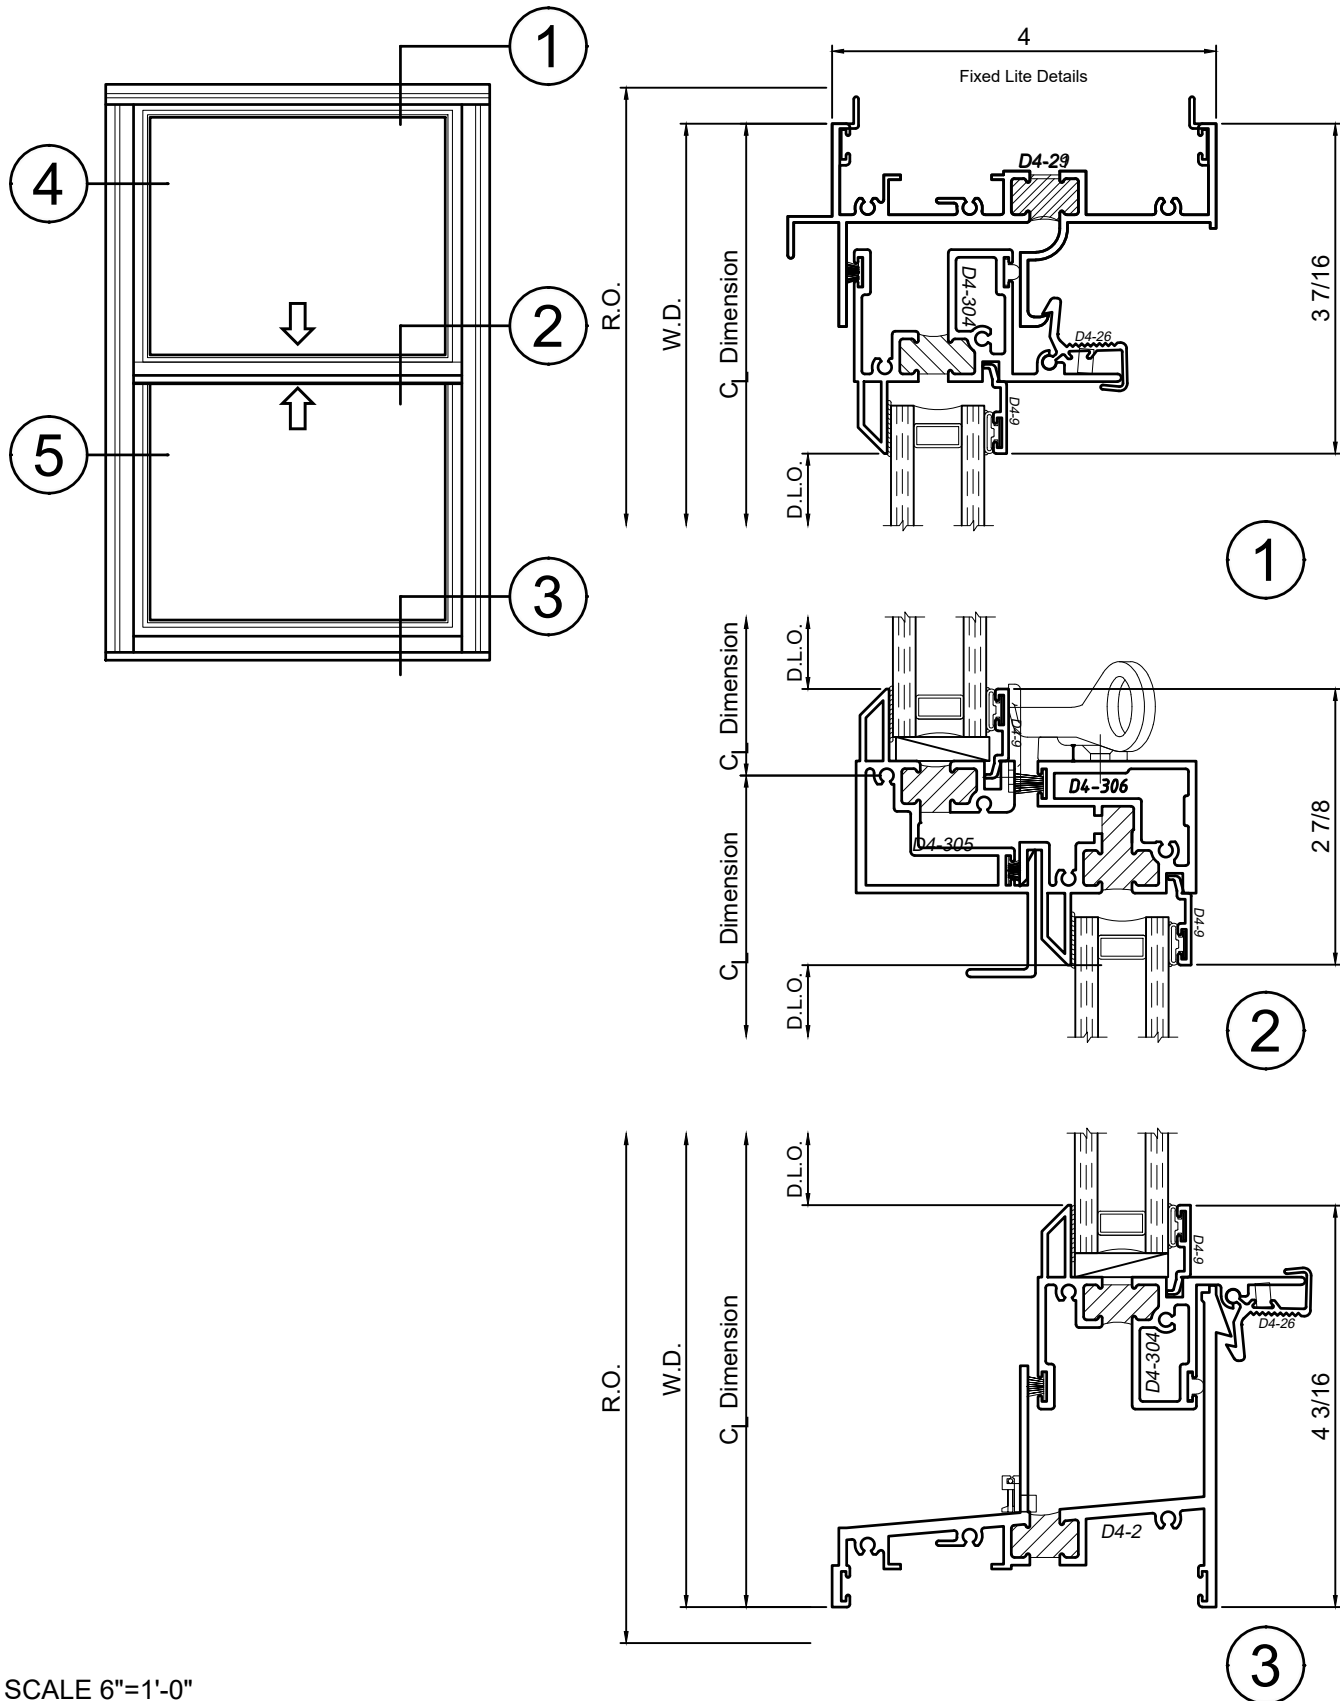

4500S Series 4" Thermal Fixed & Double Hung Windows

Product Details - Double Hung Window Head and Sill Details

Note: Multiple configurations of this window system are available. Refer to the WINCO website for additional options or contact your local WINCO Sales Representative for information.

WINCO RESERVES THE RIGHT TO MODIFY OR CHANGE INFORMATION WITHIN THIS BOOK WHEN DEEMED NECESSARY FOR PRODUCT IMPROVEMENT

© WINCO WINDOW COMPANY, INC. 2020

SCALE 6"=1'-0"

4500S Series 4" Thermal Fixed & Double Hung Windows

WINCO RESERVES THE RIGHT TO MODIFY OR CHANGE INFORMATION WITHIN THIS BOOK WHEN DEEMED NECESSARY FOR PRODUCT IMPROVEMENT

4

5

SCALE 6"=1'-0"

© WINCO WINDOW COMPANY, INC. 2020