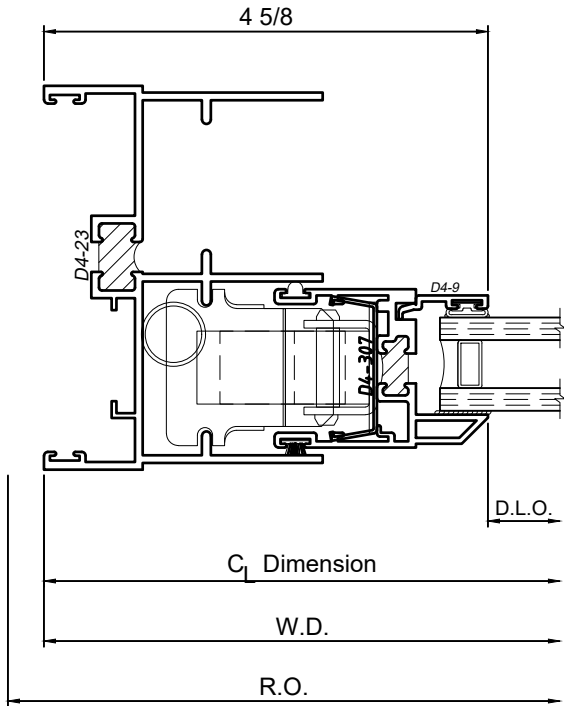

4500S Series 4" Thermal Fixed & Double Hung Windows

Product Details - Double Hung Window Head and Sill Details

Note: Multiple configurations of this window system are available. Refer to the WINCO website for additional options or contact your local WINCO Sales Representative for information.

WINCO RESERVES THE RIGHT TO MODIFY OR CHANGE INFORMATION WITHIN THIS BOOK WHEN DEEMED NECESSARY FOR PRODUCT IMPROVEMENT

© WINCO WINDOW COMPANY, INC. 2020

SCALE 6"=1'-0"

4500S Series 4" Thermal Fixed & Double Hung Windows

WINCO RESERVES THE RIGHT TO MODIFY OR CHANGE INFORMATION WITHIN THIS BOOK WHEN DEEMED NECESSARY FOR PRODUCT IMPROVEMENT

4

5

SCALE 6"=1'-0"

© WINCO WINDOW COMPANY, INC. 2020