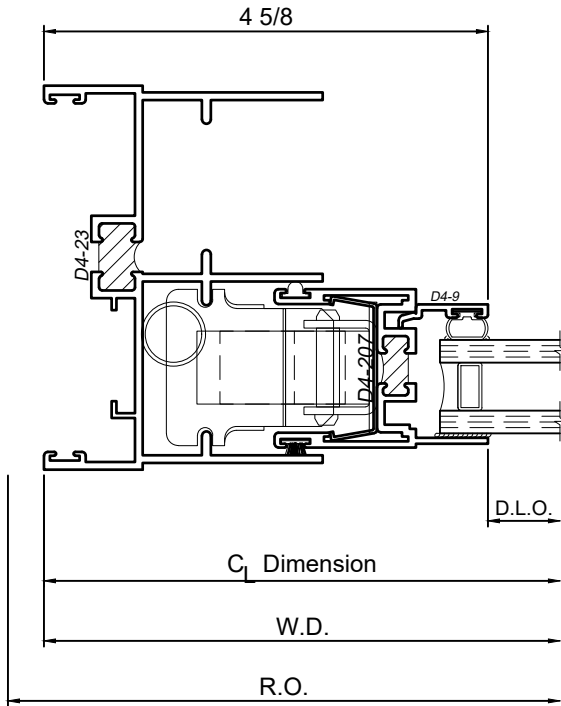

4500 Series 4" Thermal Fixed & Double Hung Windows

Product Details - Double Hung Window Head and Sill Details

Note: Multiple configurations of this window system are available. Refer to the WINCO website for additional options or contact your local WINCO Sales Representative for information.

1

2

3

WINCO RESERVES THE RIGHT TO MODIFY OR CHANGE INFORMATION WITHIN THIS BOOK WHEN DEEMED NECESSARY FOR PRODUCT IMPROVEMENT

© WINCO WINDOW COMPANY, INC. 2020

SCALE 6"=1'-0"

4500 Series 4" Thermal Fixed & Double Hung Windows

WINCO RESERVES THE RIGHT TO MODIFY OR CHANGE INFORMATION WITHIN THIS BOOK WHEN DEEMED NECESSARY FOR PRODUCT IMPROVEMENT

4

5

SCALE 6"=1'-0"

© WINCO WINDOW COMPANY, INC. 2020