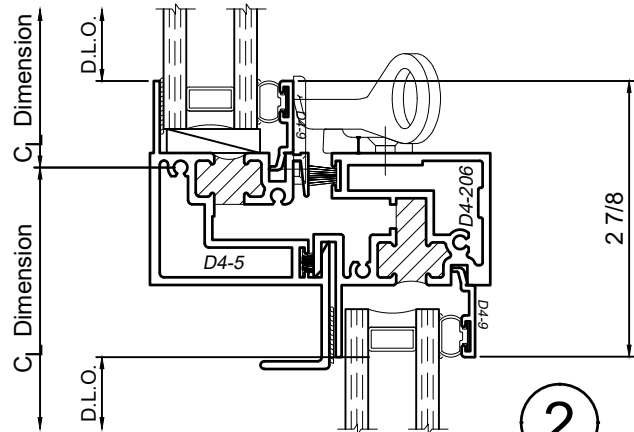

4500 Series 4" Thermal Fixed & Double Hung Windows

Product Details - Double Hung Window Head and Sill Details

Note: Multiple configurations of this window system are available. Refer to the WINCO website for additional options or contact your local WINCO Sales Representative for information.

1

2

3

WINCO RESERVES THE RIGHT TO MODIFY OR CHANGE INFORMATION WITHIN THIS BOOK WHEN DEEMED NECESSARY FOR PRODUCT IMPROVEMENT

© WINCO WINDOW COMPANY, INC. 2020

SCALE 6"=1'-0"

4500 Series 4" Thermal Fixed & Double Hung Windows

WINCO RESERVES THE RIGHT TO MODIFY OR CHANGE INFORMATION WITHIN THIS BOOK WHEN DEEMED NECESSARY FOR PRODUCT IMPROVEMENT

4

5

SCALE 6"=1'-0"

© WINCO WINDOW COMPANY, INC. 2020