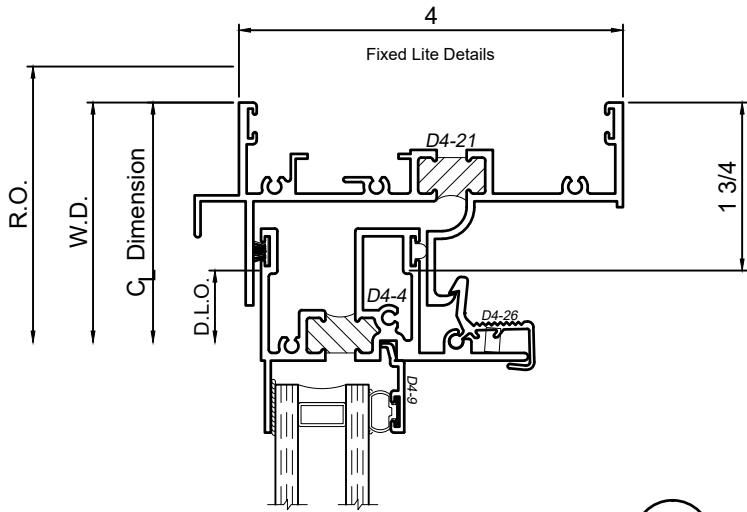

4500 Series 4" Thermal Fixed & Double Hung Windows

Product Details - Double Hung Window Head and Sill Details

Note: Multiple configurations of this window system are available. Refer to the WINCO website for additional options or contact your local WINCO Sales Representative for information.

1

2

3

WINCO RESERVES THE RIGHT TO MODIFY OR CHANGE INFORMATION WITHIN THIS BOOK WHEN DEEMED NECESSARY FOR PRODUCT IMPROVEMENT

© WINCO WINDOW COMPANY, INC. 2020

SCALE 6"=1'-0"

4500 Series 4" Thermal Fixed & Double Hung Windows

WINCO RESERVES THE RIGHT TO MODIFY OR CHANGE INFORMATION WITHIN THIS BOOK WHEN DEEMED NECESSARY FOR PRODUCT IMPROVEMENT

4

5

SCALE 6"=1'-0"

© WINCO WINDOW COMPANY, INC. 2020