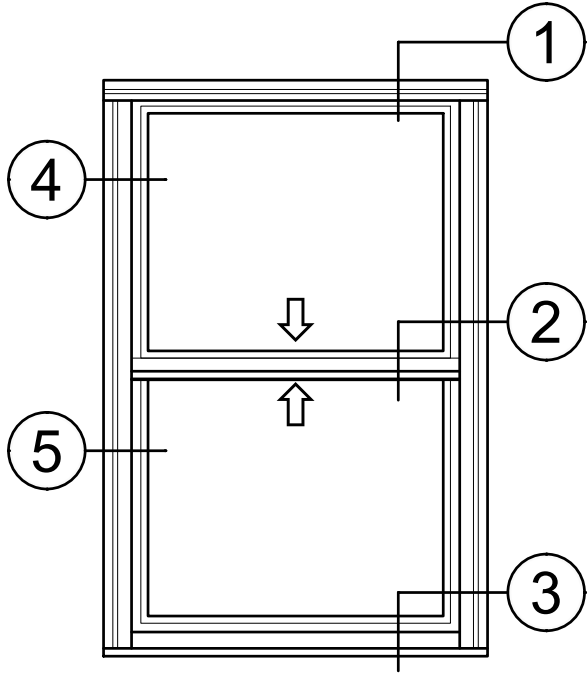

4500 Series 4" Thermal Fixed & Double Hung Windows

Product Details - Double Hung Window Head and Sill Details

Note: Multiple configurations of this window system are available. Refer to the WINCO website for additional options or contact your local WINCO Sales Representative for information.

1

2

3

WINCO RESERVES THE RIGHT TO MODIFY OR CHANGE INFORMATION WITHIN THIS BOOK WHEN DEEMED NECESSARY FOR PRODUCT IMPROVEMENT

© WINCO WINDOW COMPANY, INC. 2020

SCALE 6"=1'-0"

4500 Series 4" Thermal Fixed & Double Hung Windows

WINCO RESERVES THE RIGHT TO MODIFY OR CHANGE INFORMATION WITHIN THIS BOOK WHEN DEEMED NECESSARY FOR PRODUCT IMPROVEMENT

4

5

SCALE 6"=1'-0"

© WINCO WINDOW COMPANY, INC. 2020