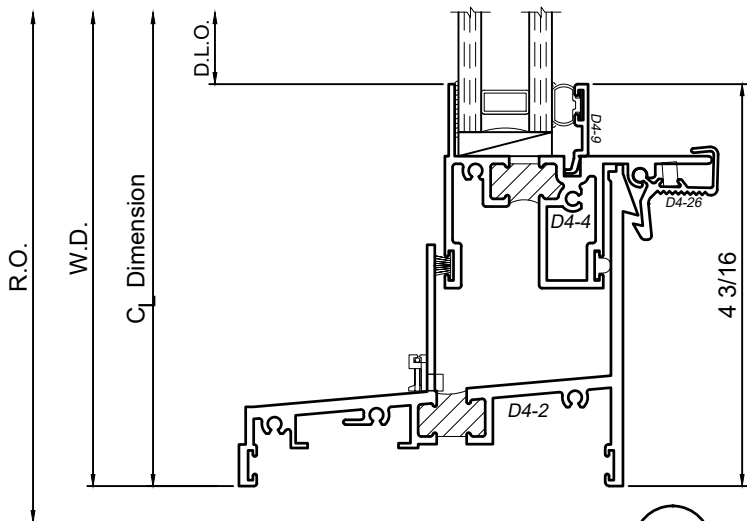

4500 Series 4" Thermal Fixed & Double Hung Windows

Product Details - Double Hung Window Head and Sill Details

Note: Multiple configurations of this window system are available. Refer to the WINCO website for additional options or contact your local WINCO Sales Representative for information.

1

2

3

WINCO RESERVES THE RIGHT TO MODIFY OR CHANGE INFORMATION WITHIN THIS BOOK WHEN DEEMED NECESSARY FOR PRODUCT IMPROVEMENT

© WINCO WINDOW COMPANY, INC. 2020

SCALE 6"=1'-0"

4500 Series 4" Thermal Fixed & Double Hung Windows

WINCO RESERVES THE RIGHT TO MODIFY OR CHANGE INFORMATION WITHIN THIS BOOK WHEN DEEMED NECESSARY FOR PRODUCT IMPROVEMENT

4

5

SCALE 6"=1'-0"

© WINCO WINDOW COMPANY, INC. 2020