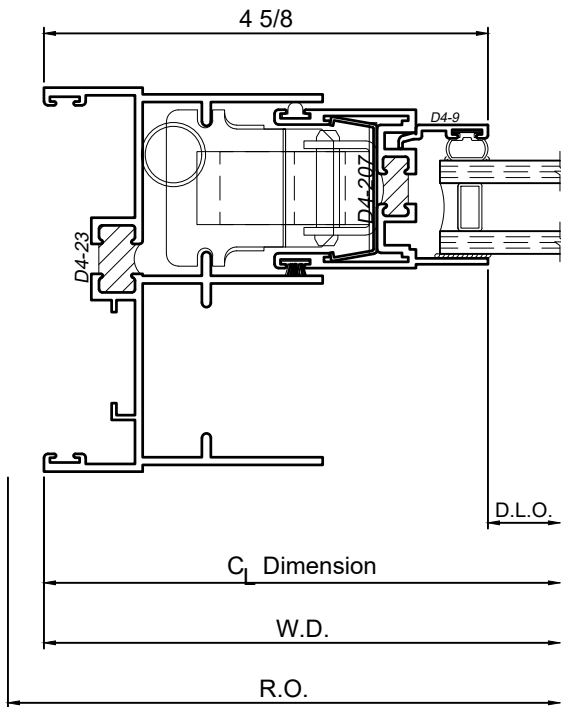

Product Details - Double Hung Window Jamb Details

Note: Multiple configurations of this window system are available. Refer to the WINCO website for additional options or contact your local WINCO Sales Representative for information.

WINCO RESERVES THE RIGHT TO MODIFY OR CHANGE INFORMATION WITHIN THIS BOOK WHEN DEEMED NECESSARY FOR PRODUCT IMPROVEMENT

4

5

SCALE 6"=1'-0"

© WINCO WINDOW COMPANY, INC. 2020