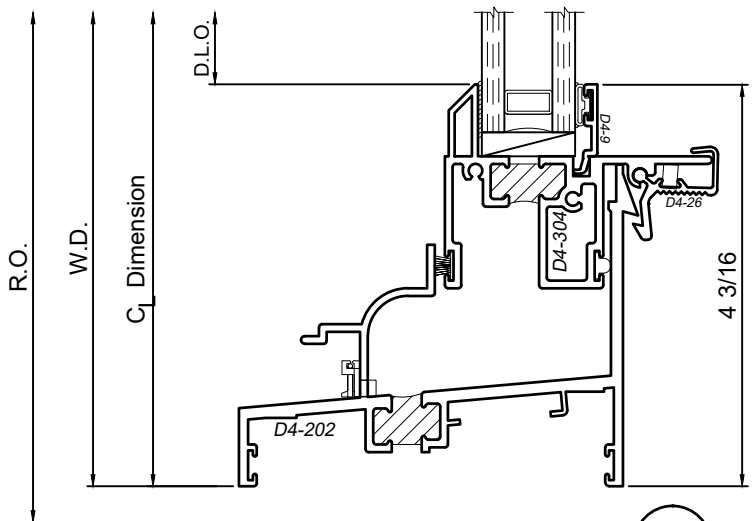

4410S Series 4" Thermal Fixed & Single Hung Windows

Product Details - Single Hung Window Head and Sill Details

Note: Multiple configurations of this window system are available. Refer to the WINCO website for additional options or contact your local WINCO Sales Representative for information.

WINCO RESERVES THE RIGHT TO MODIFY OR CHANGE INFORMATION WITHIN THIS BOOK WHEN DEEMED NECESSARY FOR PRODUCT IMPROVEMENT

© WINCO WINDOW COMPANY, INC. 2020

SCALE 6"=1'-0"

4410S Series 4" Thermal Fixed & Single Hung Windows

WINCO RESERVES THE RIGHT TO MODIFY OR CHANGE INFORMATION WITHIN THIS BOOK WHEN DEEMED NECESSARY FOR PRODUCT IMPROVEMENT

4

5

SCALE 6"=1'-0"

© WINCO WINDOW COMPANY, INC. 2020