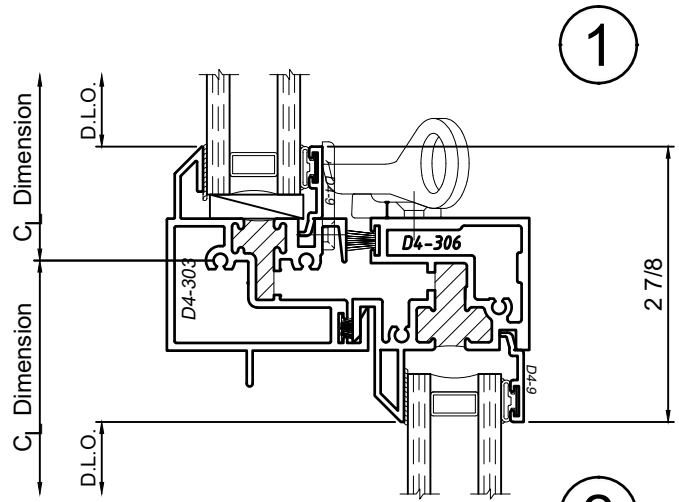

4410S Series 4" Thermal Fixed & Single Hung Windows

Product Details - Single Hung Window Head and Sill Details

Note: Multiple configurations of this window system are available. Refer to the WINCO website for additional options or contact your local WINCO Sales Representative for information.

WINCO RESERVES THE RIGHT TO MODIFY OR CHANGE INFORMATION WITHIN THIS BOOK WHEN DEEMED NECESSARY FOR PRODUCT IMPROVEMENT

© WINCO WINDOW COMPANY, INC. 2020

SCALE 6"=1'-0"

4410S Series 4" Thermal Fixed & Single Hung Windows

WINCO RESERVES THE RIGHT TO MODIFY OR CHANGE INFORMATION WITHIN THIS BOOK WHEN DEEMED NECESSARY FOR PRODUCT IMPROVEMENT

4

5

SCALE 6"=1'-0"

© WINCO WINDOW COMPANY, INC. 2020