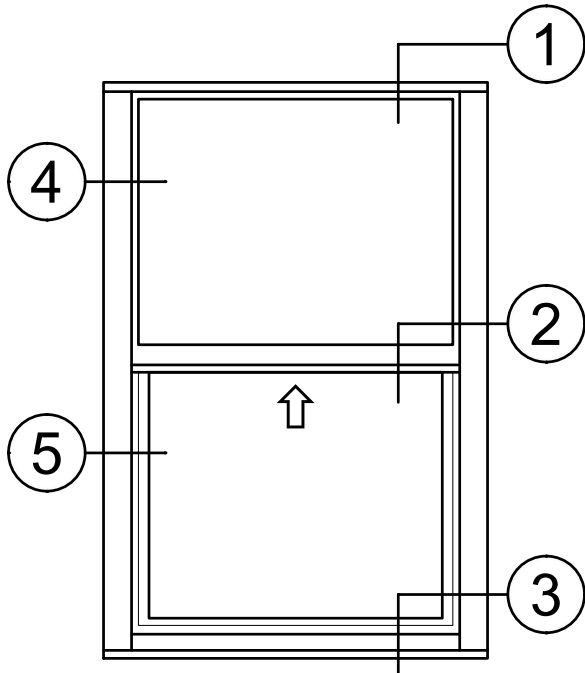

4410S Series 4" Thermal Fixed & Single Hung Windows

Product Details - Single Hung Window Head and Sill Details

Note: Multiple configurations of this window system are available. Refer to the WINCO website for additional options or contact your local WINCO Sales Representative for information.

WINCO RESERVES THE RIGHT TO MODIFY OR CHANGE INFORMATION WITHIN THIS BOOK WHEN DEEMED NECESSARY FOR PRODUCT IMPROVEMENT

© WINCO WINDOW COMPANY, INC. 2020

SCALE 6"=1'-0"

4410S Series 4" Thermal Fixed & Single Hung Windows

WINCO RESERVES THE RIGHT TO MODIFY OR CHANGE INFORMATION WITHIN THIS BOOK WHEN DEEMED NECESSARY FOR PRODUCT IMPROVEMENT

4

5

SCALE 6"=1'-0"

© WINCO WINDOW COMPANY, INC. 2020