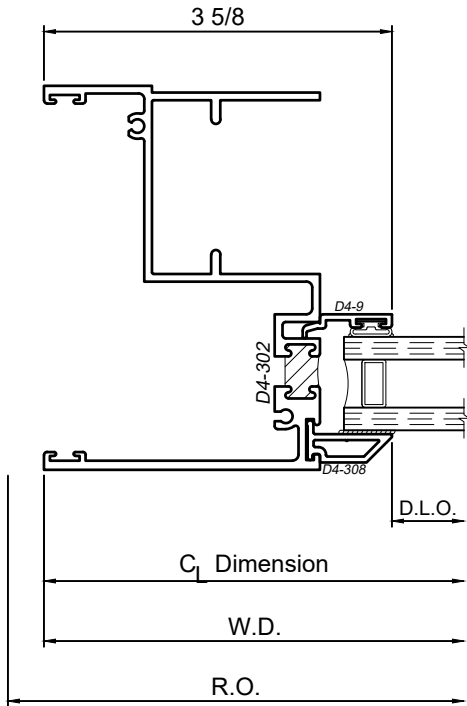

4410S Series 4" Thermal Fixed & Single Hung Windows

Product Details - Single Hung Window Head and Sill Details

Note: Multiple configurations of this window system are available. Refer to the WINCO website for additional options or contact your local WINCO Sales Representative for information.

WINCO RESERVES THE RIGHT TO MODIFY OR CHANGE INFORMATION WITHIN THIS BOOK WHEN DEEMED NECESSARY FOR PRODUCT IMPROVEMENT

© WINCO WINDOW COMPANY, INC. 2020

SCALE 6"=1'-0"

4410S Series 4" Thermal Fixed & Single Hung Windows

WINCO RESERVES THE RIGHT TO MODIFY OR CHANGE INFORMATION WITHIN THIS BOOK WHEN DEEMED NECESSARY FOR PRODUCT IMPROVEMENT

4

5

SCALE 6"=1'-0"

© WINCO WINDOW COMPANY, INC. 2020