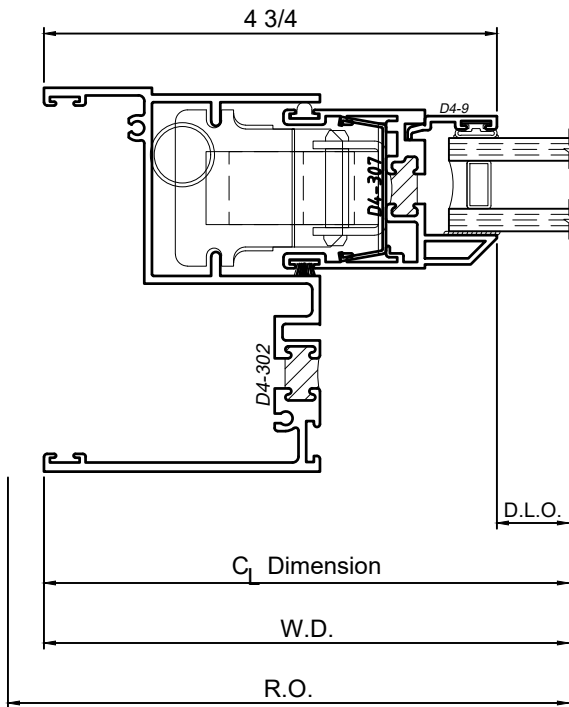

Product Details - Single Hung Window Jamb Details

Note: Multiple configurations of this window system are available. Refer to the WINCO website for additional options or contact your local WINCO Sales Representative for information.

WINCO RESERVES THE RIGHT TO MODIFY OR CHANGE INFORMATION WITHIN THIS BOOK WHEN DEEMED NECESSARY FOR PRODUCT IMPROVEMENT

4

5

SCALE 6"=1'-0"

© WINCO WINDOW COMPANY, INC. 2020