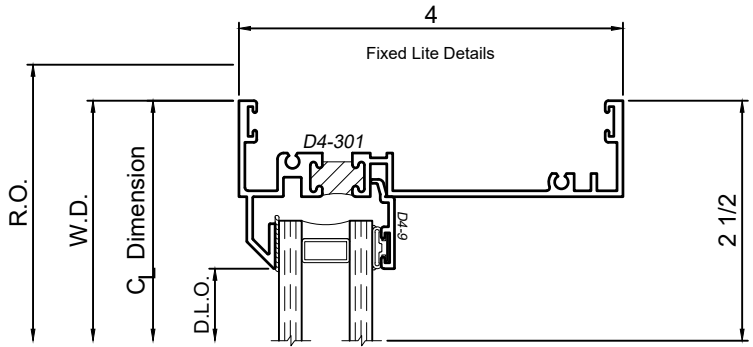

4410S Series 4" Thermal Fixed & Single Hung Windows

Product Details - Single Hung Window Head and Sill Details

Note: Multiple configurations of this window system are available. Refer to the WINCO website for additional options or contact your local WINCO Sales Representative for information.

WINCO RESERVES THE RIGHT TO MODIFY OR CHANGE INFORMATION WITHIN THIS BOOK WHEN DEEMED NECESSARY FOR PRODUCT IMPROVEMENT

© WINCO WINDOW COMPANY, INC. 2020

SCALE 6"=1'-0"

4410S Series 4" Thermal Fixed & Single Hung Windows

WINCO RESERVES THE RIGHT TO MODIFY OR CHANGE INFORMATION WITHIN THIS BOOK WHEN DEEMED NECESSARY FOR PRODUCT IMPROVEMENT

4

5

SCALE 6"=1'-0"

© WINCO WINDOW COMPANY, INC. 2020