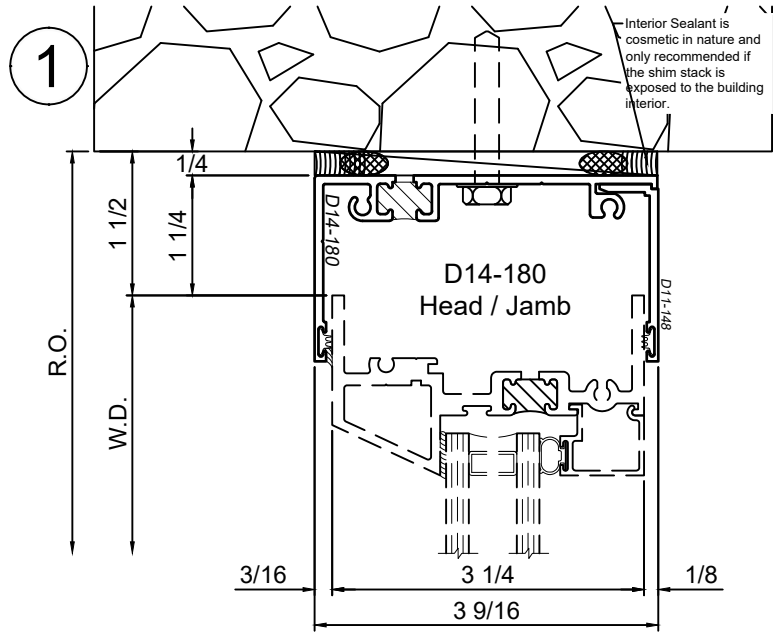

© WINCO WINDOW COMPANY, INC. 2021

SCALE 6"=1'-0"