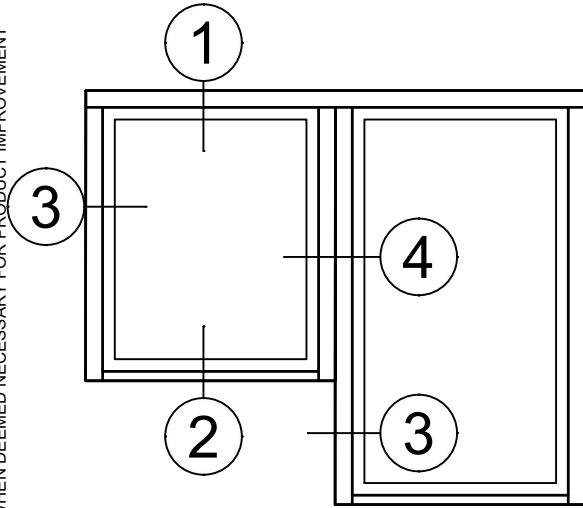

Receptor Sections - 3-1/4 Inch Windows

Product Details - Head / Jamb Receptors and Sub-Sills

Note: Trim shown is a sampling of WINCO's offering. Not all shapes are held in stock and minimum quantity order may be required. Consult your local WINCO sales representative for other trims available. It is WINCO's recommendation to install all trim and materials per WINCO's installation instructions.

WINCO RESERVES THE RIGHT TO MODIFY OR CHANGE INFORMATION WITHIN THIS BOOK WHEN DEEMED NECESSARY FOR PRODUCT IMPROVEMENT

See 3250 Window Section(s) for possible window frame configurations.