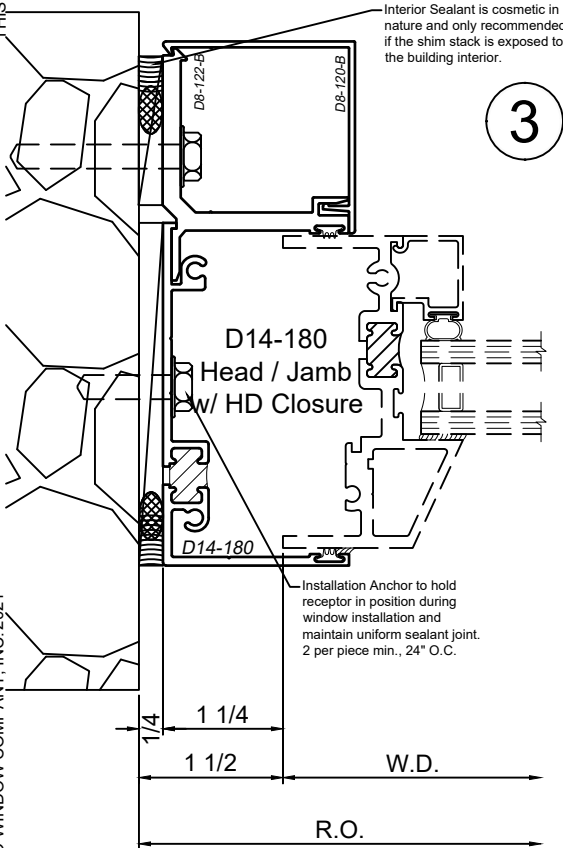

See 3250 Window Section(s) for possible window frame configurations.

D14-180
Head / Jamb
w/ HD Closure