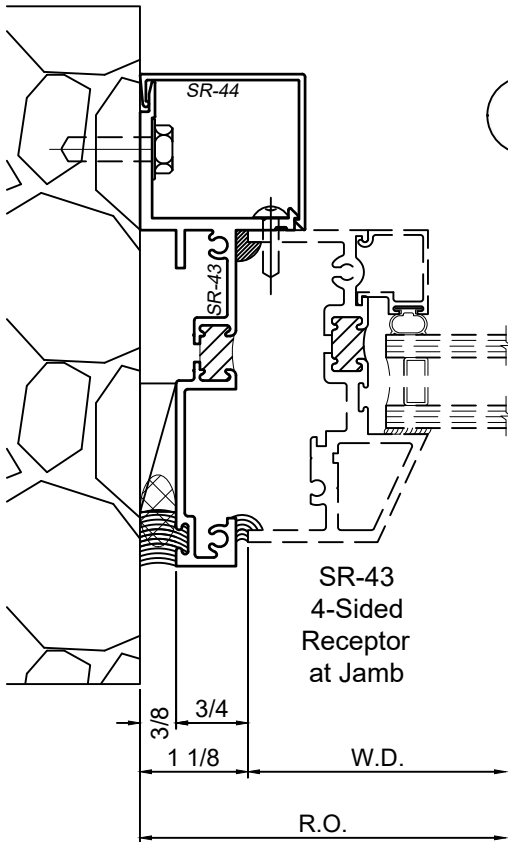

© WINCO WINDOW COMPANY, INC. 2021

SCALE 6"=1'-0"