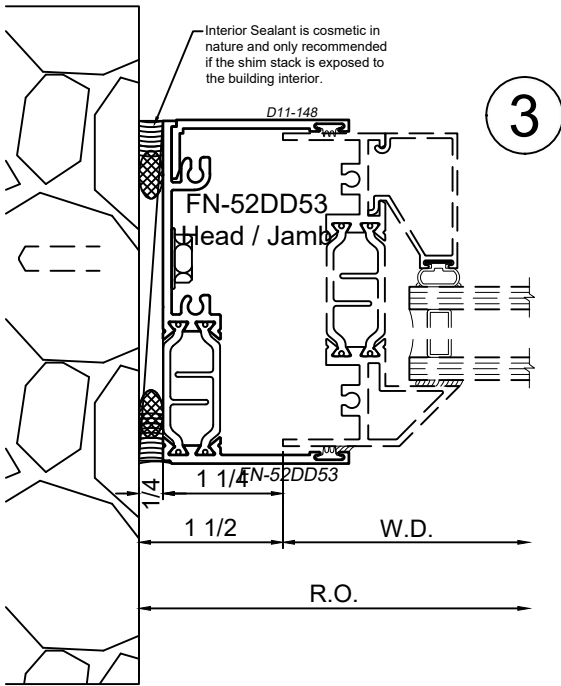

SCALE 6"=1'-0"

Receptor Sections - 3-1/4 Inch Windows

Product Details - Head / Jamb Receptors and Sub-Sills

Note: Trim shown is a sampling of WINCO's offering. Not all shapes are held in stock and minimum quantity order may be required. Consult your local WINCO sales representative for other trims available. It is WINCO's recommendation to install all trim and materials per WINCO's installation instructions.

See 8325 Window Section(s) for possible window frame configurations.

SCALE 6"=1'-0"

WINCO RESERVES THE RIGHT TO MODIFY OR CHANGE INFORMATION IN THIS BOOK WHEN DEEMED NECESSARY FOR PRODUCT IMPROVEMENT

© WINCO WINDOW COMPANY, INC. 2021

Receptor Sections - 3-1/4 Inch Windows

Product Details - Head / Jamb Receptors and Sub-Sills

Note: Trim shown is a sampling of WINCO's offering. Not all shapes are held in stock and minimum quantity order may be required. Consult your local WINCO sales representative for other trims available. It is WINCO's recommendation to install all trim and materials per WINCO's installation instructions.

SCALE 6"=1'-0"