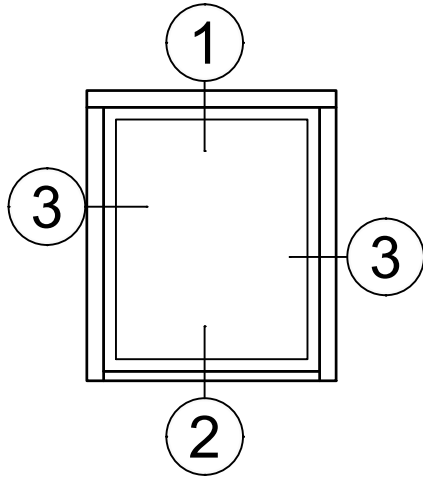

Receptor Sections - 3-1/4 Inch Windows

Product Details - Head / Jamb Receptors and Sub-Sills

Note: Trim shown is a sampling of WINCO's offering. Not all shapes are held in stock and minimum quantity order may be required. Consult your local WINCO sales representative for other trims available. It is WINCO's recommendation to install all trim and materials per WINCO's installation instructions.

SR-67
Sub-Sill

© WINCO WINDOW COMPANY, INC. 2021

SCALE 6"=1'-0"

Receptor Sections - 3-1/4 Inch Windows

Product Details - Head / Jamb Receptors and Sub-Sills

Note: Trim shown is a sampling of WINCO's offering. Not all shapes are held in stock and minimum quantity order may be required. Consult your local WINCO sales representative for other trims available. It is WINCO's recommendation to install all trim and materials per WINCO's installation instructions.

SCALE 6"=1'-0"