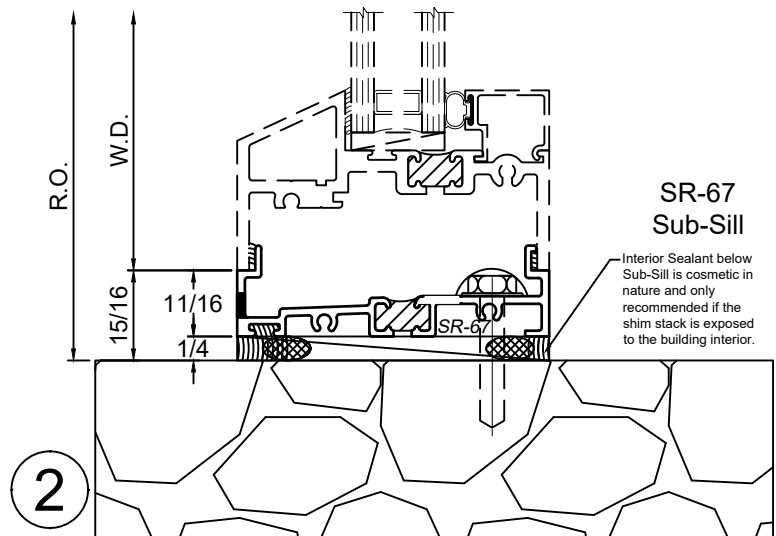

SR-67
Sub-Sill

© WINCO WINDOW COMPANY, INC. 2021

SCALE 6"=1'-0"