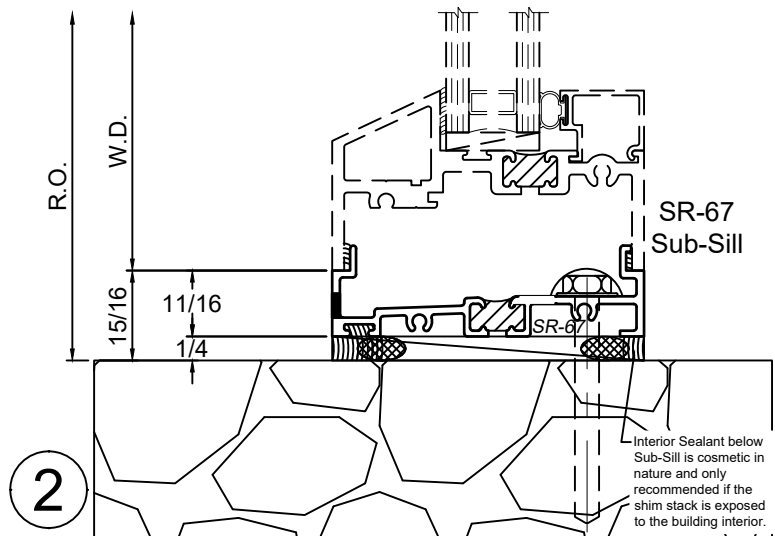

© WINCO WINDOW COMPANY, INC. 2021

SCALE 6"=1'-0"