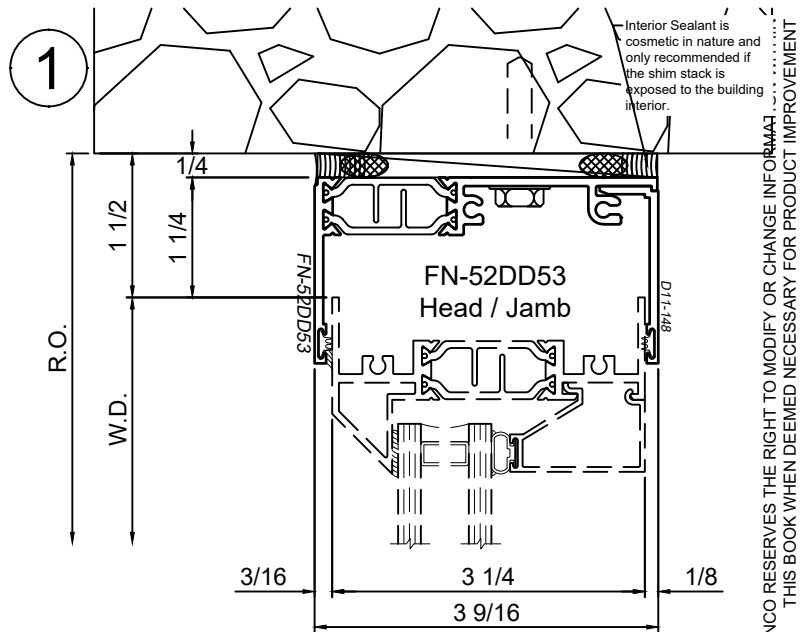

SCALE 6"=1'-0"

Receptor Sections - 3-1/4 Inch Windows

Product Details - Head / Jamb Receptors and Sub-Sills

Note: Trim shown is a sampling of WINCO's offering. Not all shapes are held in stock and minimum quantity order may be required. Consult your local WINCO sales representative for other trims available. It is WINCO's recommendation to install all trim and materials per WINCO's installation instructions.

See 8325 Window Section(s) for possible window frame configurations.

SCALE 6"=1'-0"

WINCO RESERVES THE RIGHT TO MODIFY OR CHANGE INFORMATION IN THIS BOOK WHEN DEEMED NECESSARY FOR PRODUCT IMPROVEMENT

© WINCO WINDOW COMPANY, INC. 2021

Receptor Sections - 3-1/4 Inch Windows

Product Details - Head / Jamb Receptors and Sub-Sills

Note: Trim shown is a sampling of WINCO's offering. Not all shapes are held in stock and minimum quantity order may be required. Consult your local WINCO sales representative for other trims available. It is WINCO's recommendation to install all trim and materials per WINCO's installation instructions.

SCALE 6"=1'-0"