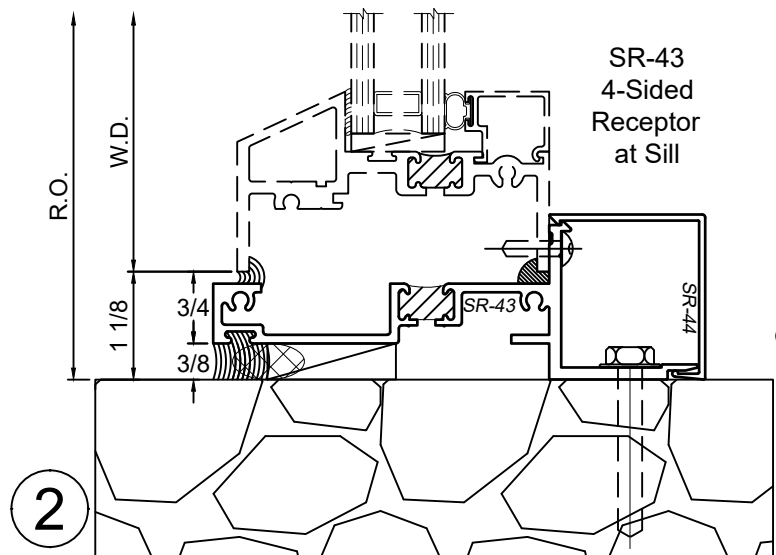

© WINCO WINDOW COMPANY, INC. 2021

SCALE 6"=1'-0"