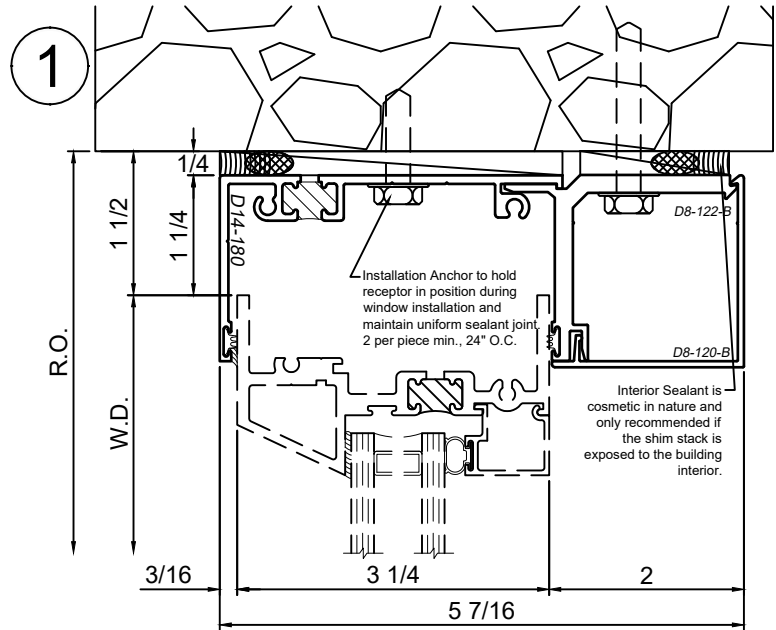

See 3250 Window Section(s) for possible window frame configurations.

D14-180
Head / Jamb
w/ HD Closure