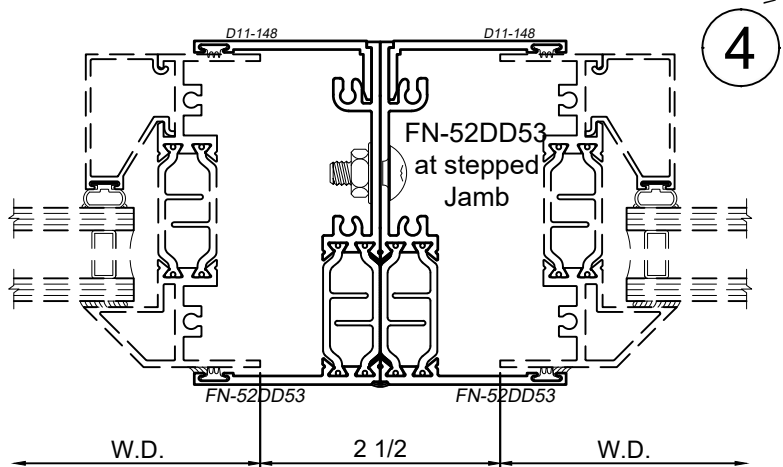

SCALE 6"=1'-0"

Receptor Sections - 3-1/4 Inch Windows

Product Details - Head / Jamb Receptors and Sub-Sills

Note: Trim shown is a sampling of WINCO's offering. Not all shapes are held in stock and minimum quantity order may be required. Consult your local WINCO sales representative for other trims available. It is WINCO's recommendation to install all trim and materials per WINCO's installation instructions.

See 8325 Window Section(s) for possible window frame configurations.

SCALE 6"=1'-0"

WINCO RESERVES THE RIGHT TO MODIFY OR CHANGE INFORMATION IN THIS BOOK WHEN DEEMED NECESSARY FOR PRODUCT IMPROVEMENT

© WINCO WINDOW COMPANY, INC. 2021

Receptor Sections - 3-1/4 Inch Windows

Product Details - Head / Jamb Receptors and Sub-Sills

Note: Trim shown is a sampling of WINCO's offering. Not all shapes are held in stock and minimum quantity order may be required. Consult your local WINCO sales representative for other trims available. It is WINCO's recommendation to install all trim and materials per WINCO's installation instructions.

SCALE 6"=1'-0"