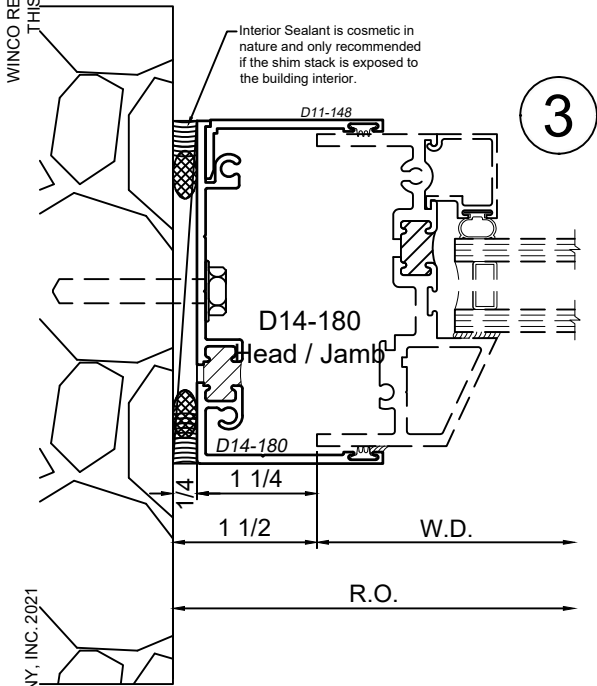

© WINCO WINDOW COMPANY, INC. 2021

SCALE 6"=1'-0"