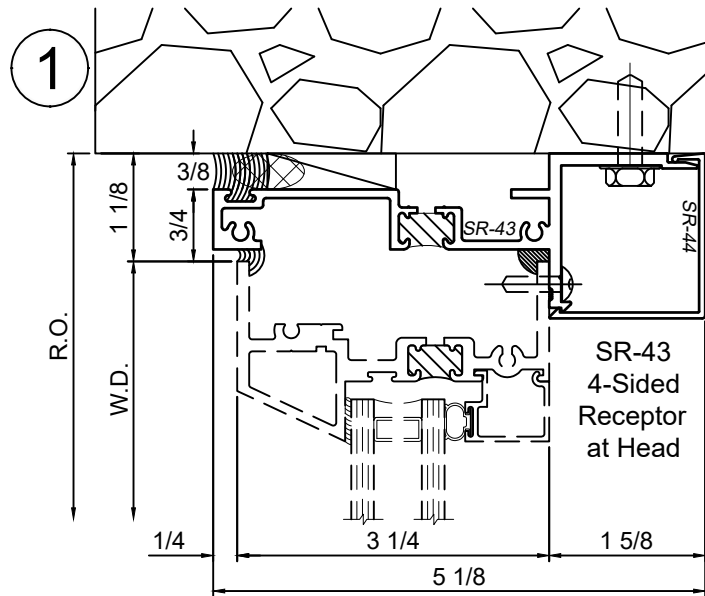

WINCO RESERVES THE RIGHT TO MODIFY OR CHANGE INFORMATION WITH THIS BOOK WHEN DEEMED NECESSARY FOR PRODUCT IMPROVEMENT