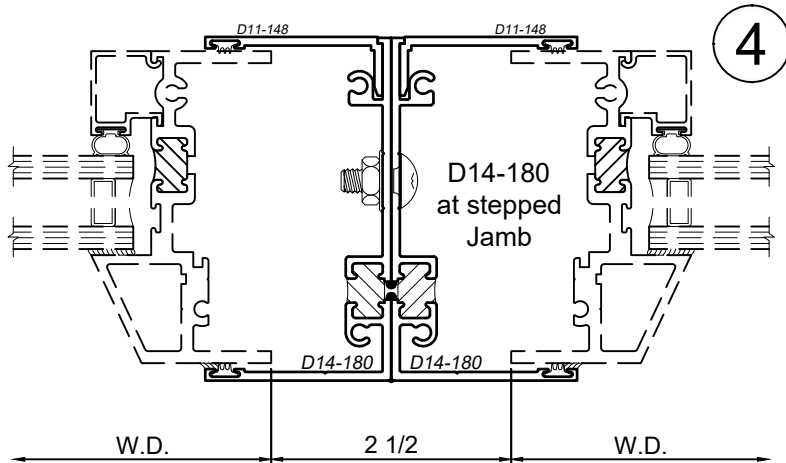

© WINCO WINDOW COMPANY, INC. 2021

SCALE 6"=1'-0"