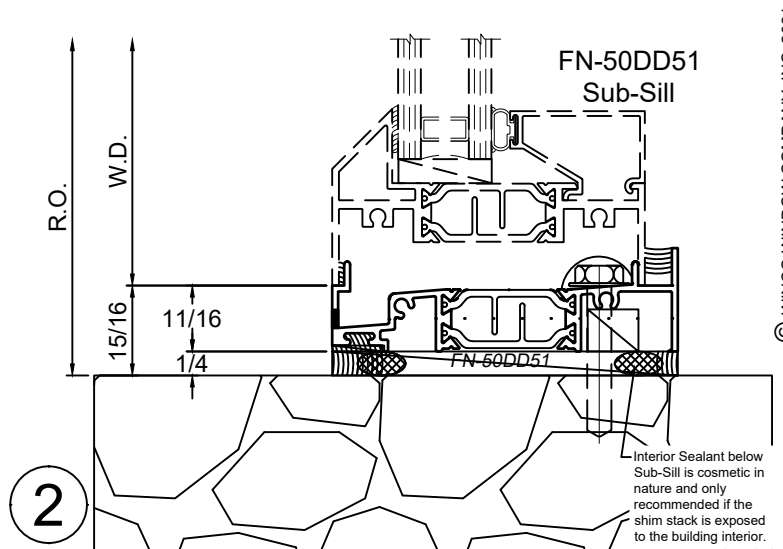

SCALE 6"=1'-0"

Receptor Sections - 3-1/4 Inch Windows

Product Details - Head / Jamb Receptors and Sub-Sills

Note: Trim shown is a sampling of WINCO's offering. Not all shapes are held in stock and minimum quantity order may be required. Consult your local WINCO sales representative for other trims available. It is WINCO's recommendation to install all trim and materials per WINCO's installation instructions.

See 8325 Window Section(s) for possible window frame configurations.

SCALE 6"=1'-0"

WINCO RESERVES THE RIGHT TO MODIFY OR CHANGE INFORMATION IN THIS BOOK WHEN DEEMED NECESSARY FOR PRODUCT IMPROVEMENT

© WINCO WINDOW COMPANY, INC. 2021

Receptor Sections - 3-1/4 Inch Windows

Product Details - Head / Jamb Receptors and Sub-Sills

Note: Trim shown is a sampling of WINCO's offering. Not all shapes are held in stock and minimum quantity order may be required. Consult your local WINCO sales representative for other trims available. It is WINCO's recommendation to install all trim and materials per WINCO's installation instructions.

SCALE 6"=1'-0"