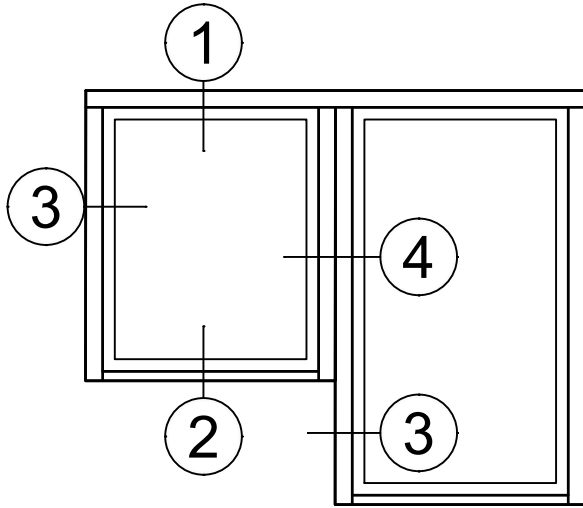

Receptor Sections - 3-1/4 Inch Windows

Product Details - Head / Jamb Receptors and Sub-Sills

Note: Trim shown is a sampling of WINCO's offering. Not all shapes are held in stock and minimum quantity order may be required. Consult your local WINCO sales representative for other trims available. It is WINCO's recommendation to install all trim and materials per WINCO's installation instructions.

SCALE 6"=1'-0"

Receptor Sections - 3-1/4 Inch Windows

Product Details - Head / Jamb Receptors and Sub-Sills

Note: Trim shown is a sampling of WINCO's offering. Not all shapes are held in stock and minimum quantity order may be required. Consult your local WINCO sales representative for other trims available. It is WINCO's recommendation to install all trim and materials per WINCO's installation instructions.

SCALE 6"=1'-0"