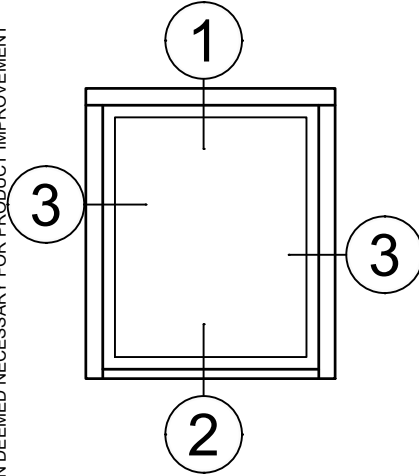

Receptor Sections - 3-1/4 Inch Windows

Product Details - Head / Jamb Receptors and Sub-Sills

Note: Trim shown is a sampling of WINCO's offering. Not all shapes are held in stock and minimum quantity order may be required. Consult your local WINCO sales representative for other trims available. It is WINCO's recommendation to install all trim and materials per WINCO's installation instructions.

WINCO RESERVES THE RIGHT TO MODIFY OR CHANGE INFORMATION WITHIN THIS BOOK WHEN DEEMED NECESSARY FOR PRODUCT IMPROVEMENT