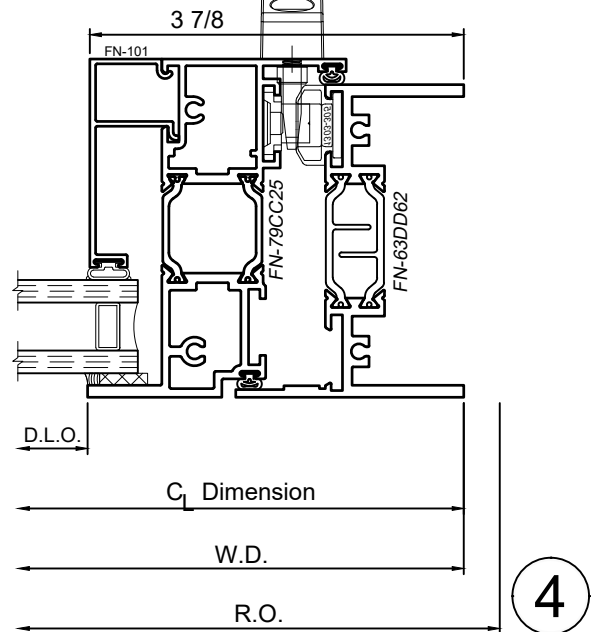

8325F Series 3-1/4" Thermal Fixed, Casement & Projected Windows

Product Details - Inswing Casement

Note: Multiple configurations of this window system are available. Refer to the WINCO website for additional options or contact your local WINCO Sales Representative for information.

WINCO RESERVES THE RIGHT TO MODIFY OR CHANGE INFORMATION WITHIN THIS BOOK WHEN DEEMED NECESSARY FOR PRODUCT IMPROVEMENT

SCALE 6"=1'-0"

© WINCO WINDOW COMPANY, INC. 2020