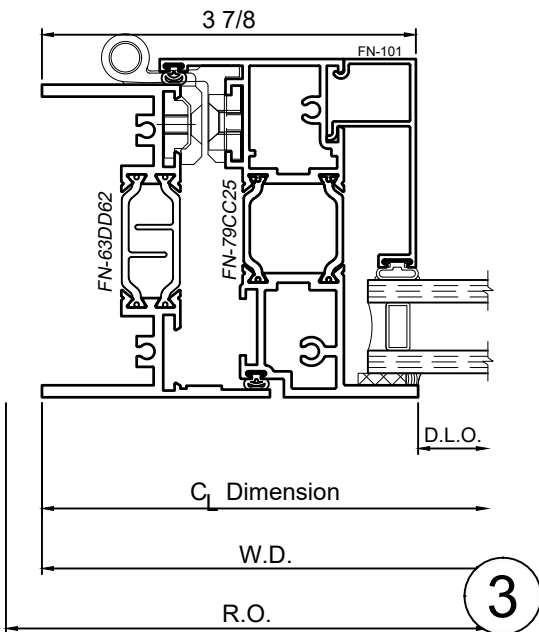

8325F Series 3-1/4" Thermal Fixed, Casement & Projected Windows

Product Details - Inswing Casement

Note: Multiple configurations of this window system are available. Refer to the WINCO website for additional options or contact your local WINCO Sales Representative for information.

WINCO RESERVES THE RIGHT TO MODIFY OR CHANGE INFORMATION WITHIN THIS BOOK WHEN DEEMED NECESSARY FOR PRODUCT IMPROVEMENT

SCALE 6"=1'-0"

© WINCO WINDOW COMPANY, INC. 2020