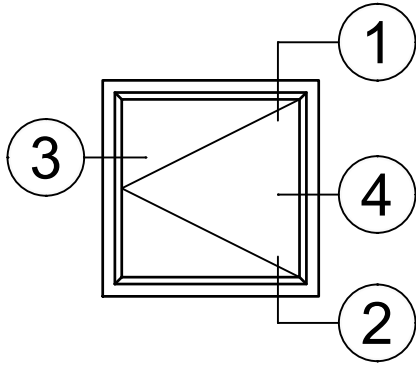

8325F Series 3-1/4" Thermal Fixed, Casement & Projected Windows

Product Details - Inswing Casement

Note: Multiple configurations of this window system are available. Refer to the WINCO website for additional options or contact your local WINCO Sales Representative for information.

WINCO RESERVES THE RIGHT TO MODIFY OR CHANGE INFORMATION WITHIN THIS BOOK WHEN DEEMED NECESSARY FOR PRODUCT IMPROVEMENT

SCALE 6"=1'-0"

© WINCO WINDOW COMPANY, INC. 2020