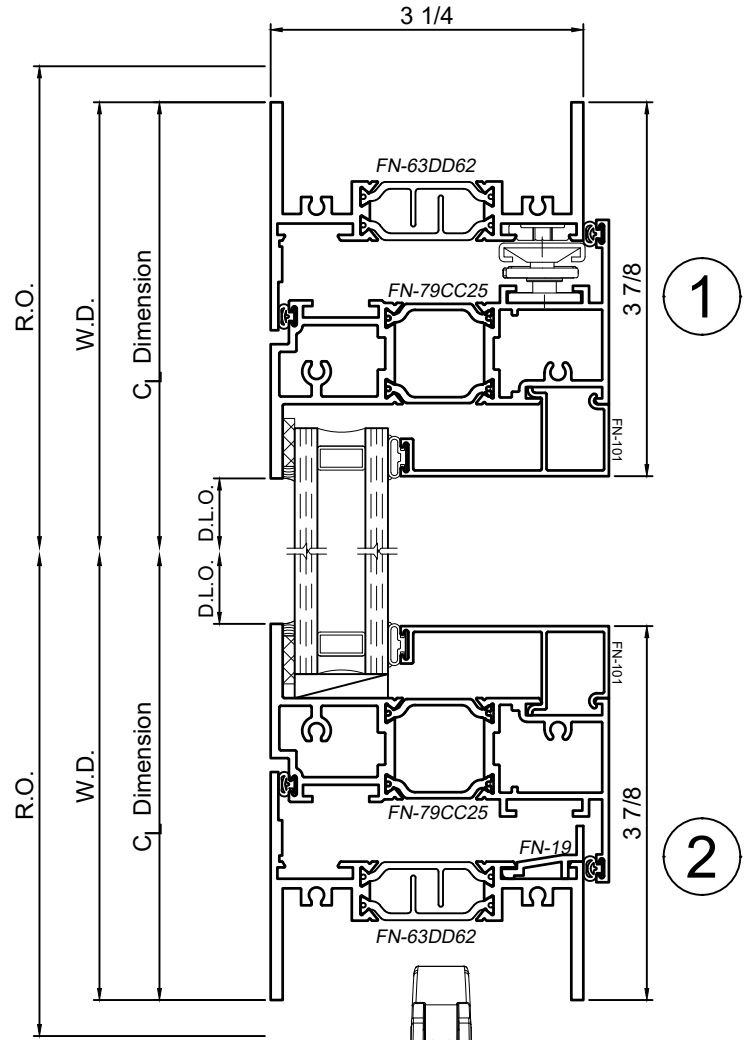

8325F Series 3-1/4" Thermal Fixed, Casement & Projected Windows

Product Details - Inswing Casement

Note: Multiple configurations of this window system are available. Refer to the WINCO website for additional options or contact your local WINCO Sales Representative for information.

WINCO RESERVES THE RIGHT TO MODIFY OR CHANGE INFORMATION WITHIN THIS BOOK WHEN DEEMED NECESSARY FOR PRODUCT IMPROVEMENT

SCALE 6"=1'-0"

© WINCO WINDOW COMPANY, INC. 2020