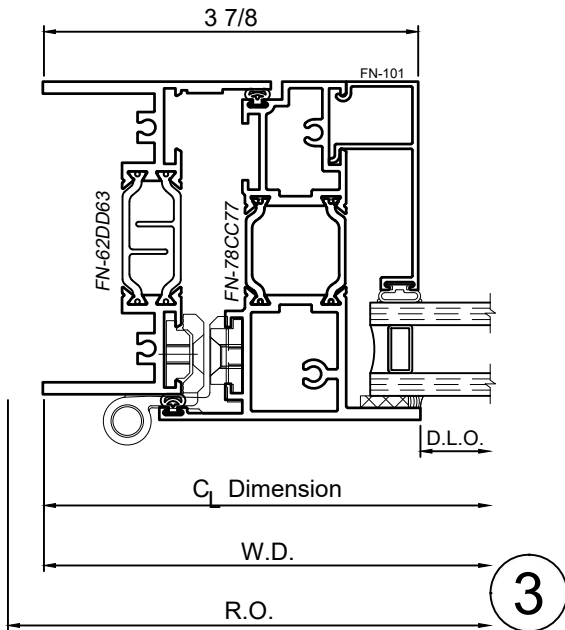

# 8325F Series 3-1/4" Thermal Fixed, Casement & Projected Windows

WINCO RESERVES THE RIGHT TO MODIFY OR CHANGE INFORMATION WITHIN THIS BOOK WHEN DEEMED NECESSARY FOR PRODUCT IMPROVEMENT

SCALE 6"=1'-0"