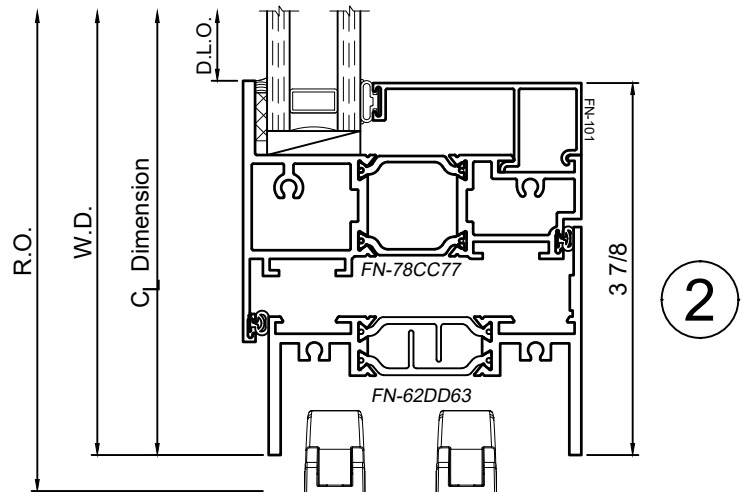

# 8325F Series 3-1/4" Thermal Fixed, Casement & Projected Windows

WINCO RESERVES THE RIGHT TO MODIFY OR CHANGE INFORMATION WITHIN THIS BOOK WHEN DEEMED NECESSARY FOR PRODUCT IMPROVEMENT

SCALE 6"=1'-0"