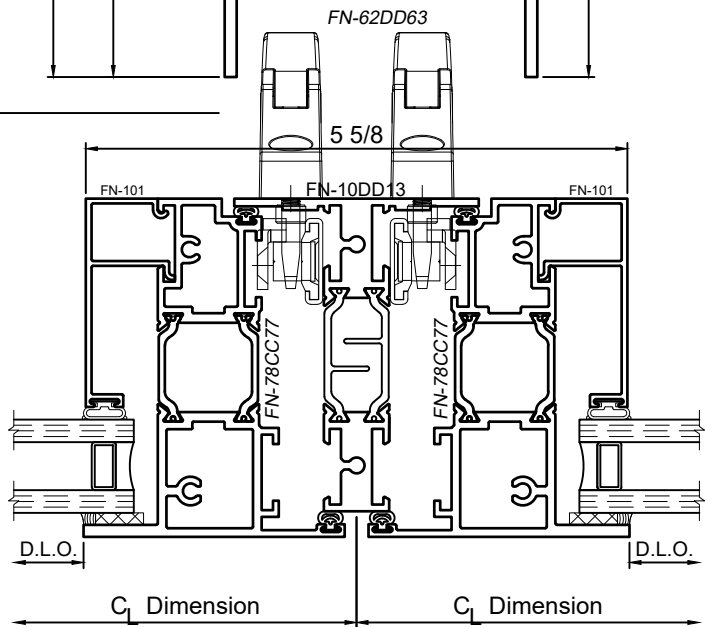

# 8325F Series 3-1/4" Thermal Fixed, Casement & Projected Windows

WINCO RESERVES THE RIGHT TO MODIFY OR CHANGE INFORMATION WITHIN THIS BOOK WHEN DEEMED NECESSARY FOR PRODUCT IMPROVEMENT

SCALE 6"=1'-0"