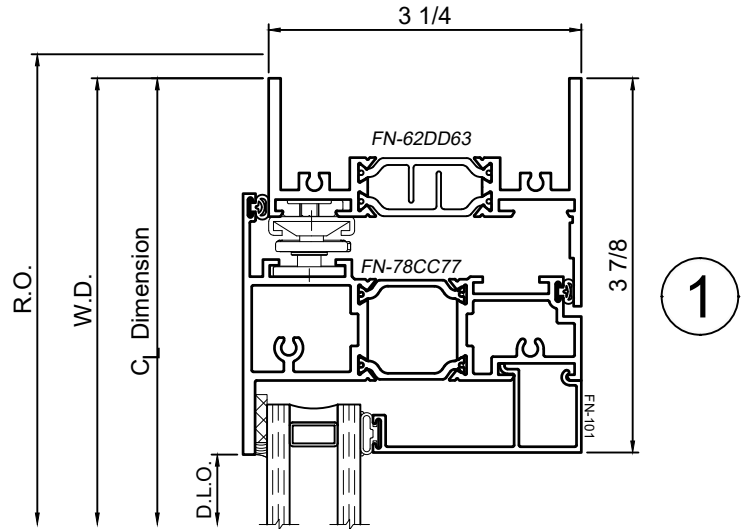

# 8325F Series 3-1/4" Thermal Fixed, Casement & Projected Windows

WINCO RESERVES THE RIGHT TO MODIFY OR CHANGE INFORMATION WITHIN THIS BOOK WHEN DEEMED NECESSARY FOR PRODUCT IMPROVEMENT

SCALE 6"=1'-0"