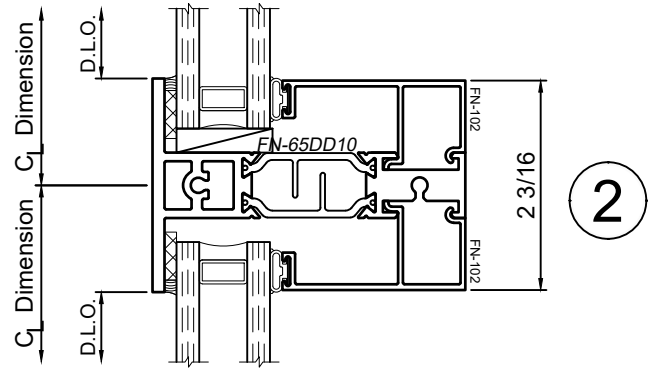

# 8325F Series 3-1/4" Thermal Fixed, Casement & Projected Windows

WINCO RESERVES THE RIGHT TO MODIFY OR CHANGE INFORMATION WITHIN THIS BOOK WHEN DEEMED NECESSARY FOR PRODUCT IMPROVEMENT

4

© WINCO WINDOW COMPANY, INC. 2020

SCALE 6"=1'-0"