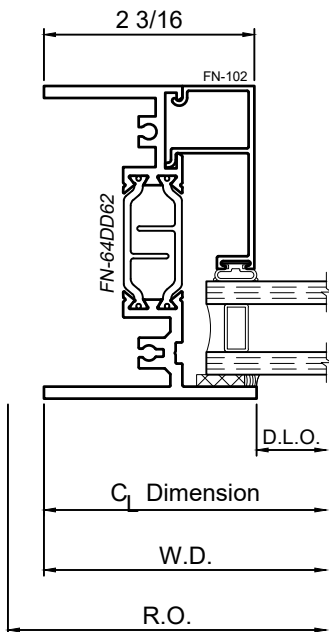

# 8325F Series 3-1/4" Thermal Fixed, Casement & Projected Windows

## Product Details - Fixed - Picture Window

Note: Multiple configurations of this window system are available. Refer to the WINCO website for additional options or contact your local WINCO Sales Representative for information.

WINCO RESERVES THE RIGHT TO MODIFY OR CHANGE INFORMATION WITHIN THIS BOOK WHEN DEEMED NECESSARY FOR PRODUCT IMPROVEMENT

4

© WINCO WINDOW COMPANY, INC. 2020

SCALE 6"=1'-0"