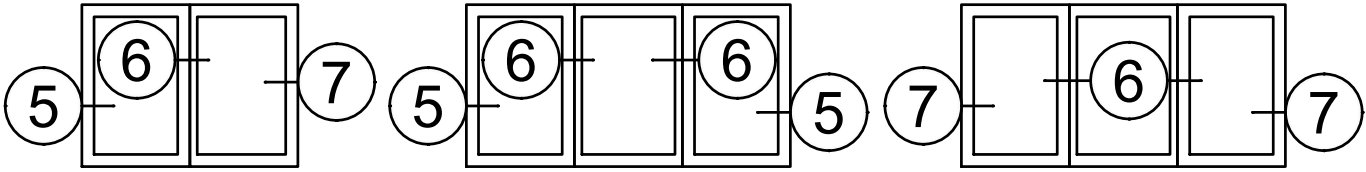

4" Thermal Hung Replica and Slider Replica Windows

Product Details - Simulated Slider Jamb Details [SR-3,6 & 9]

Note: Multiple configurations of this window system are available. Refer to the WINCO website for additional options or contact your local WINCO Sales Representative for information.

WINCO RESERVES THE RIGHT TO MODIFY OR CHANGE INFORMATION WITHIN THIS BOOK WHEN DEEMED NECESSARY FOR PRODUCT IMPROVEMENT

SR-3

SR-6

SR-9

Grand Park Center
 Fixed I.G. only
 1" I.G. w/ TB-14 Bead
 All Grid Option

Not compatible
 w/ RS-xx, F14-xx, FS-xx, TS-xx
 or Blind Access Sash

© WINCO WINDOW COMPANY, INC. 2021

5

6

7

SCALE 6"=1'-0"