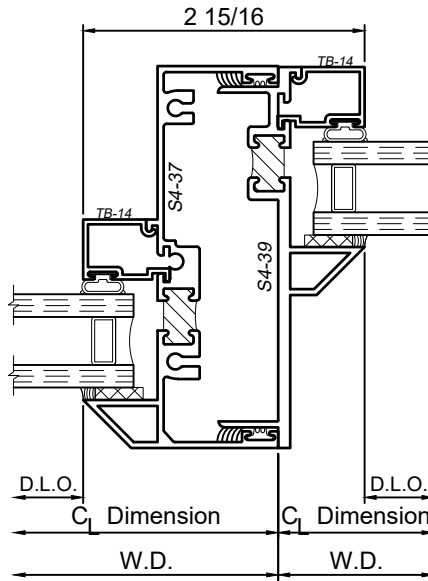

WINCO RESERVES THE RIGHT TO MODIFY OR CHANGE INFORMATION WITHIN THIS BOOK WHEN DEEMED NECESSARY FOR PRODUCT IMPROVEMENT

SR-3

SR-6

SR-9

Grand Park Center
 Fixed I.G. only
 1" I.G. w/ TB-14 Bead
 All Grid Option

Not compatible
 w/ RS-xx, F14-xx, FS-xx, TS-xx
 or Blind Access Sash

© WINCO WINDOW COMPANY, INC. 2021

5

6

7

SCALE 6"=1'-0"