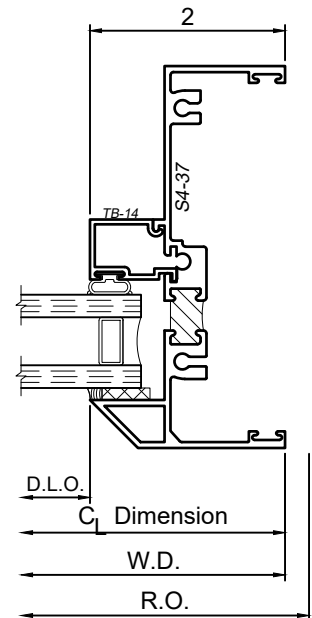

WINCO RESERVES THE RIGHT TO MODIFY OR CHANGE INFORMATION WITHIN THIS BOOK WHEN DEEMED NECESSARY FOR PRODUCT IMPROVEMENT

SR-3

SR-6

SR-9

Grand Park Center
 Fixed I.G. only
 1" I.G. w/ TB-14 Bead
 All Grid Option

Not compatible
 w/ RS-xx, F14-xx, FS-xx, TS-xx
 or Blind Access Sash

© WINCO WINDOW COMPANY, INC. 2021

5

6

7

SCALE 6"=1'-0"