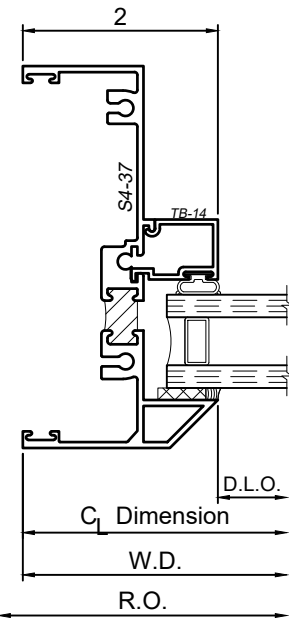

4" Thermal Hung Replica and Slider Replica Windows

Product Details - Simulated Slider Jamb Details [SR-3,6 & 9]

Note: Multiple configurations of this window system are available. Refer to the WINCO website for additional options or contact your local WINCO Sales Representative for information.

WINCO RESERVES THE RIGHT TO MODIFY OR CHANGE INFORMATION WITHIN THIS BOOK WHEN DEEMED NECESSARY FOR PRODUCT IMPROVEMENT

SR-3

SR-6

SR-9

Grand Park Center
 Fixed I.G. only
 1" I.G. w/ TB-14 Bead
 All Grid Option

Not compatible
 w/ RS-xx, F14-xx, FS-xx, TS-xx
 or Blind Access Sash

© WINCO WINDOW COMPANY, INC. 2021

5

6

7

SCALE 6"=1'-0"