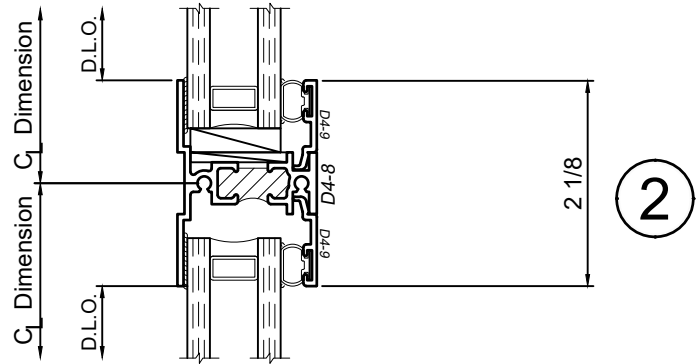

4410 Series 4" Thermal Fixed & Single Hung Windows

Product Details - Fixed - Picture Window

Note: Multiple configurations of this window system are available. Refer to the WINCO website for additional options or contact your local WINCO Sales Representative for information.

WINCO RESERVES THE RIGHT TO MODIFY OR CHANGE INFORMATION WITHIN THIS BOOK WHEN DEEMED NECESSARY FOR PRODUCT IMPROVEMENT

© WINCO WINDOW COMPANY, INC. 2020

SCALE 6"=1'-0"