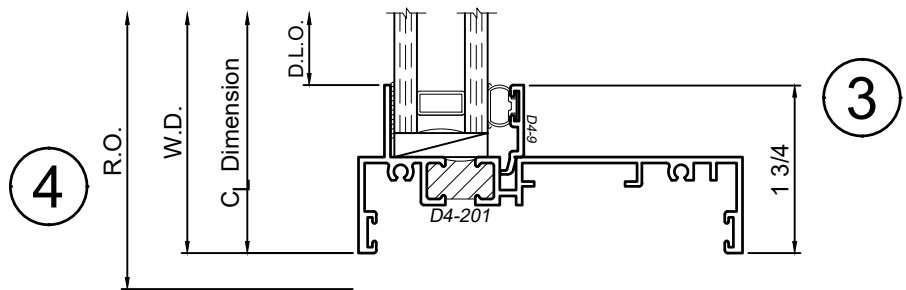

4410 Series 4" Thermal Fixed & Single Hung Windows

Product Details - Fixed - Picture Window

Note: Multiple configurations of this window system are available. Refer to the WINCO website for additional options or contact your local WINCO Sales Representative for information.

WINCO RESERVES THE RIGHT TO MODIFY OR CHANGE INFORMATION WITHIN THIS BOOK WHEN DEEMED NECESSARY FOR PRODUCT IMPROVEMENT

© WINCO WINDOW COMPANY, INC. 2020

SCALE 6"=1'-0"