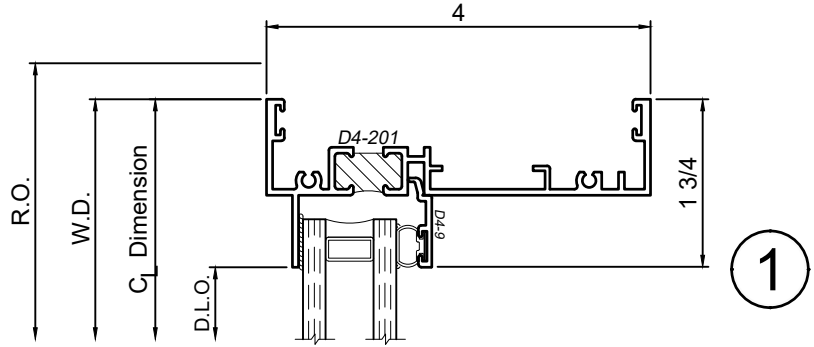

4410 Series 4" Thermal Fixed & Single Hung Windows

Product Details - Fixed - Picture Window

Note: Multiple configurations of this window system are available. Refer to the WINCO website for additional options or contact your local WINCO Sales Representative for information.

WINCO RESERVES THE RIGHT TO MODIFY OR CHANGE INFORMATION WITHIN THIS BOOK WHEN DEEMED NECESSARY FOR PRODUCT IMPROVEMENT

© WINCO WINDOW COMPANY, INC. 2020

SCALE 6"=1'-0"