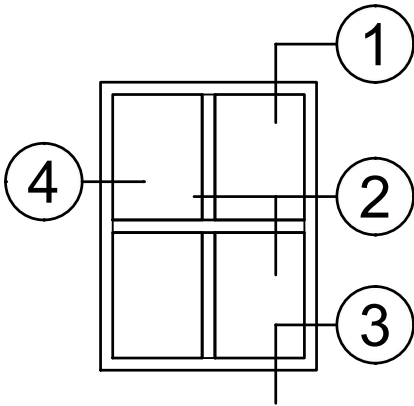

4410 Series 4" Thermal Fixed & Single Hung Windows

Product Details - Fixed - Picture Window

Note: Multiple configurations of this window system are available. Refer to the WINCO website for additional options or contact your local WINCO Sales Representative for information.

WINCO RESERVES THE RIGHT TO MODIFY OR CHANGE INFORMATION WITHIN THIS BOOK WHEN DEEMED NECESSARY FOR PRODUCT IMPROVEMENT

© WINCO WINDOW COMPANY, INC. 2020

SCALE 6"=1'-0"