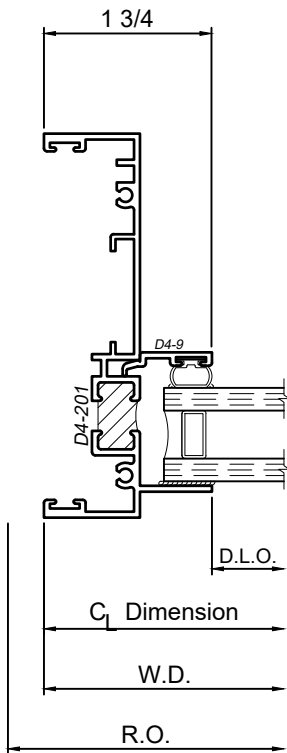

4410 Series 4" Thermal Fixed & Single Hung Windows

Product Details - Fixed - Picture Window

Note: Multiple configurations of this window system are available. Refer to the WINCO website for additional options or contact your local WINCO Sales Representative for information.

WINCO RESERVES THE RIGHT TO MODIFY OR CHANGE INFORMATION WITHIN THIS BOOK WHEN DEEMED NECESSARY FOR PRODUCT IMPROVEMENT

© WINCO WINDOW COMPANY, INC. 2020

SCALE 6"=1'-0"