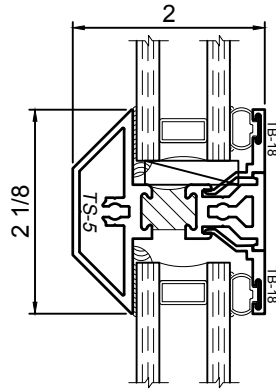

1150S Series 2" Thermal Fixed, Casement & Projected Windows Product Details - Rail Options

Note: Multiple configurations of this window system are available. Refer to the WINCO website for additional options or contact your local WINCO Sales Representative for information.

Standard T - Rail

Standard Z - Rail

Standard Z - Rail

WINCO RESERVES THE RIGHT TO MODIFY OR CHANGE INFORMATION WITHIN THIS BOOK WHEN DEEMED NECESSARY FOR PRODUCT IMPROVEMENT

© WINCO WINDOW COMPANY, INC. 2016

SCALE 6"=1'-0"