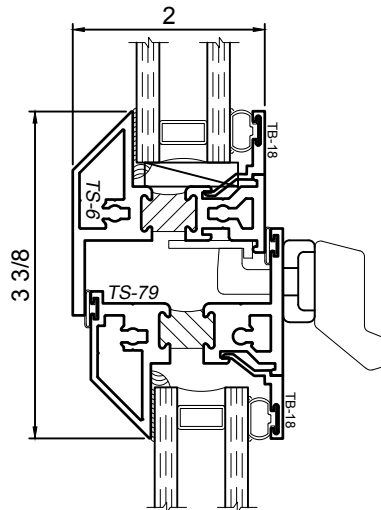

1150S Series 2" Thermal Fixed, Casement & Projected Windows Product Details - Rail Options

Note: Multiple configurations of this window system are available. Refer to the WINCO website for additional options or contact your local WINCO Sales Representative for information.

Standard T - Rail

Standard Z - Rail

Standard Z - Rail

WINCO RESERVES THE RIGHT TO MODIFY OR CHANGE INFORMATION WITHIN THIS BOOK WHEN DEEMED NECESSARY FOR PRODUCT IMPROVEMENT

© WINCO WINDOW COMPANY, INC. 2016

SCALE 6"=1'-0"