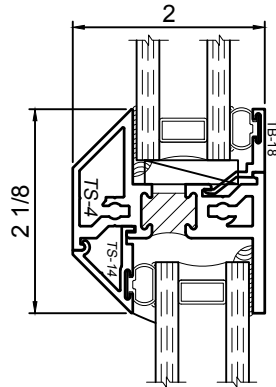

1150S Series 2" Thermal Fixed, Casement & Projected Windows Product Details - Rail Options

Note: Multiple configurations of this window system are available. Refer to the WINCO website for additional options or contact your local WINCO Sales Representative for information.

Standard T - Rail

Standard Z - Rail

Standard Z - Rail

WINCO RESERVES THE RIGHT TO MODIFY OR CHANGE INFORMATION WITHIN THIS BOOK WHEN DEEMED NECESSARY FOR PRODUCT IMPROVEMENT

© WINCO WINDOW COMPANY, INC. 2016

SCALE 6"=1'-0"