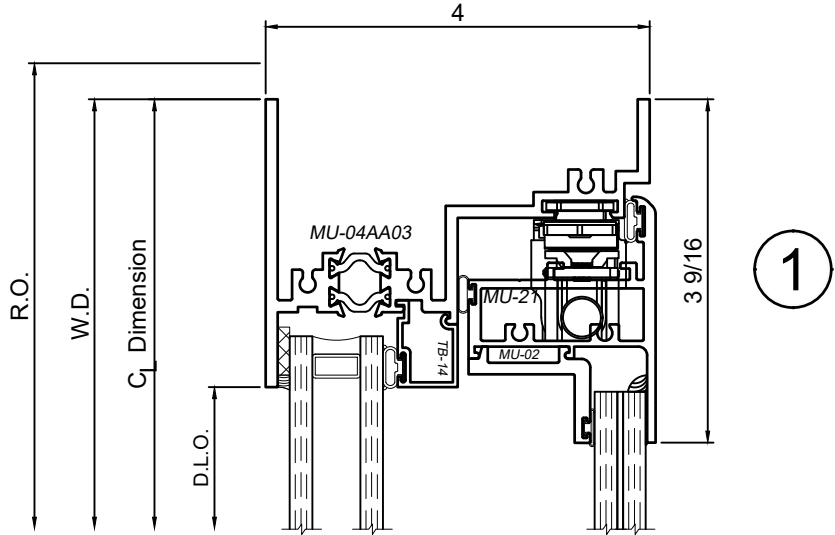

8800 Series 4" Thermal Fixed Human Impact (Psychiatric) Windows

Product Details - Fixed - Picture Window

Note: Multiple configurations of this window system are available. Refer to the WINCO website for additional options or contact your local WINCO Sales Representative for information.

WINCO RESERVES THE RIGHT TO MODIFY OR CHANGE INFORMATION WITHIN THIS BOOK WHEN DEEMED NECESSARY FOR PRODUCT IMPROVEMENT

© WINCO WINDOW COMPANY, INC. 2021

3

SCALE 6"=1'-0"