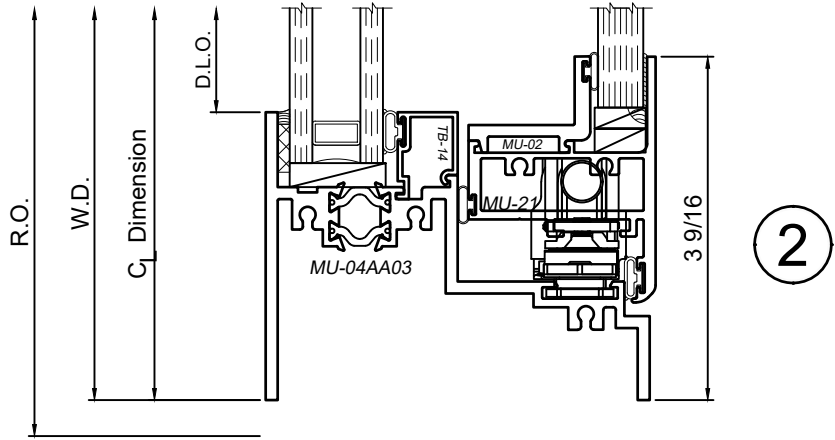

8800 Series 4" Thermal Fixed Human Impact (Psychiatric) Windows

Product Details - Fixed - Picture Window

Note: Multiple configurations of this window system are available. Refer to the WINCO website for additional options or contact your local WINCO Sales Representative for information.

WINCO RESERVES THE RIGHT TO MODIFY OR CHANGE INFORMATION WITHIN THIS BOOK WHEN DEEMED NECESSARY FOR PRODUCT IMPROVEMENT

© WINCO WINDOW COMPANY, INC. 2021

3

SCALE 6"=1'-0"