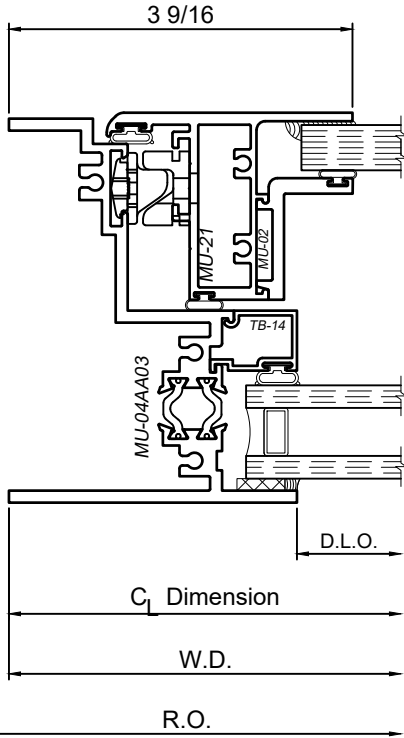

8800 Series 4" Thermal Fixed Human Impact (Psychiatric) Windows

Product Details - Fixed - Picture Window

Note: Multiple configurations of this window system are available. Refer to the WINCO website for additional options or contact your local WINCO Sales Representative for information.

WINCO RESERVES THE RIGHT TO MODIFY OR CHANGE INFORMATION WITHIN THIS BOOK WHEN DEEMED NECESSARY FOR PRODUCT IMPROVEMENT

© WINCO WINDOW COMPANY, INC. 2021

3

SCALE 6"=1'-0"