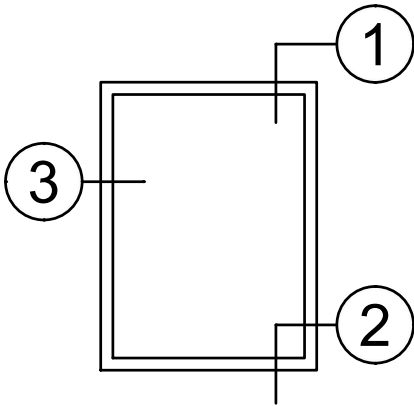

8800 Series 4" Thermal Fixed Human Impact (Psychiatric) Windows

Product Details - Fixed - Picture Window

Note: Multiple configurations of this window system are available. Refer to the WINCO website for additional options or contact your local WINCO Sales Representative for information.

WINCO RESERVES THE RIGHT TO MODIFY OR CHANGE INFORMATION WITHIN THIS BOOK WHEN DEEMED NECESSARY FOR PRODUCT IMPROVEMENT

© WINCO WINDOW COMPANY, INC. 2021

3

SCALE 6"=1'-0"