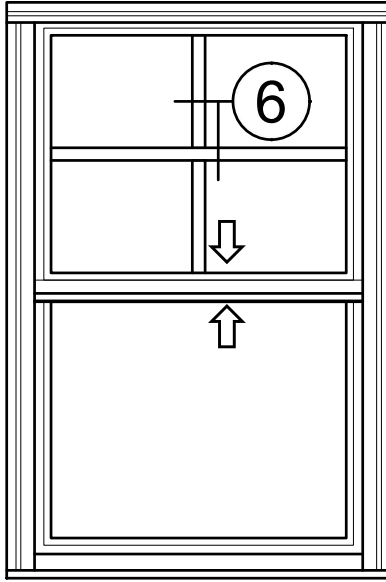

4500 Series 4" Thermal Fixed & Double Hung Windows Product Details - Rail in Sash

WINCO RESERVES THE RIGHT TO MODIFY OR CHANGE INFORMATION WITHIN THIS BOOK WHEN DEEMED NECESSARY FOR PRODUCT IMPROVEMENT

© WINCO WINDOW COMPANY, INC. 2020

SCALE 6"=1'-0"