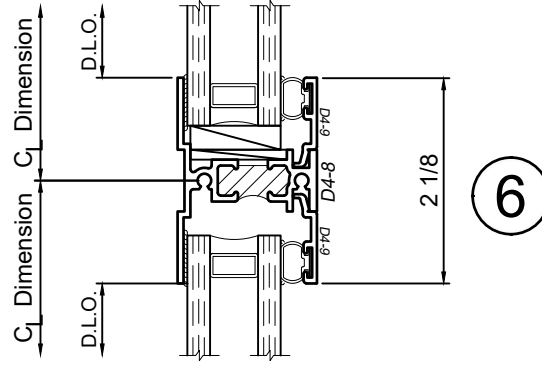

4500 Series 4" Thermal Fixed & Double Hung Windows Product Details - Rail in Sash

WINCO RESERVES THE RIGHT TO MODIFY OR CHANGE INFORMATION WITHIN THIS BOOK WHEN DEEMED NECESSARY FOR PRODUCT IMPROVEMENT

© WINCO WINDOW COMPANY, INC. 2020

SCALE 6"=1'-0"