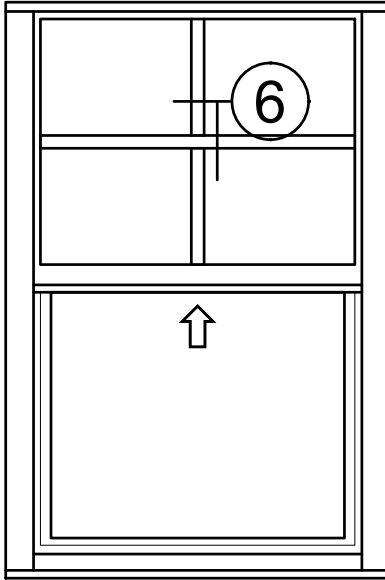

4410S Series 4" Thermal Fixed & Single Hung Windows Product Details -

WINCO RESERVES THE RIGHT TO MODIFY OR CHANGE INFORMATION WITHIN THIS BOOK WHEN DEEMED NECESSARY FOR PRODUCT IMPROVEMENT

© WINCO WINDOW COMPANY, INC. 2020

SCALE 6"=1'-0"