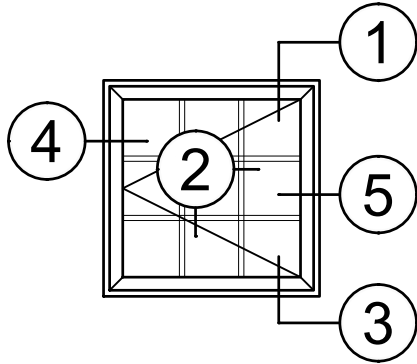

3250 Series 3-1/4" Thermal Fixed, Casement & Projected Windows

Product Details - Outswing Casement

Note: Multiple configurations of this window system are available. Refer to the WINCO website for additional options or contact your local WINCO Sales Representative for information.