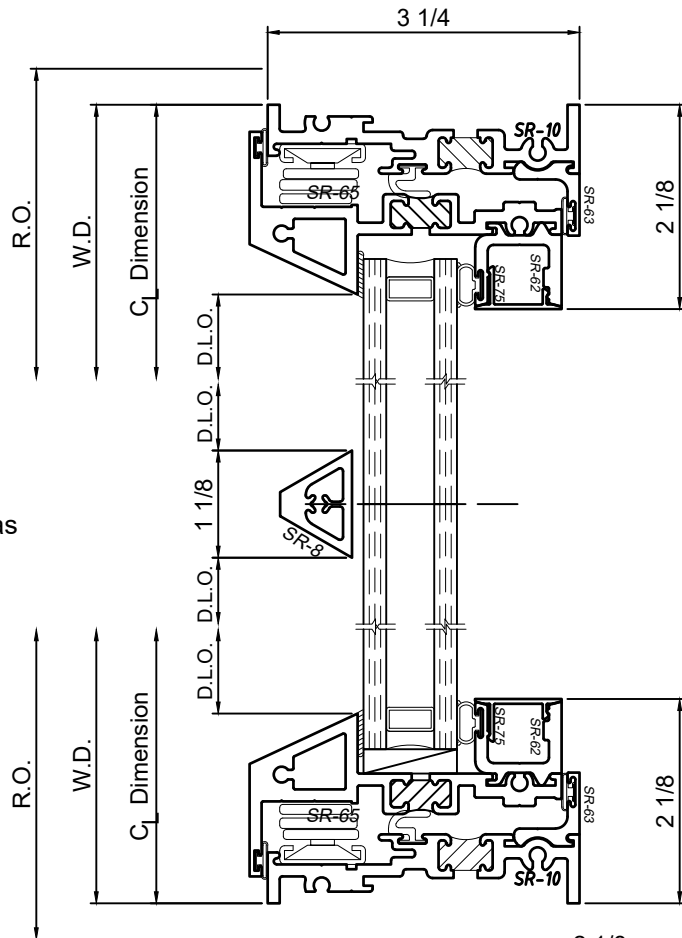

3250 Series 3-1/4" Thermal Fixed, Casement & Projected Windows

Product Details - Outswing Casement

Note: Multiple configurations of this window system are available. Refer to the WINCO website for additional options or contact your local WINCO Sales Representative for information.

Casement available in PO only.
 Concealed 4-Bar Hinges only.
 Will not meet NFPA-101 code for means as secondary egress.

1

2

3

WINCO RESERVES THE RIGHT TO MODIFY OR CHANGE INFORMATION WITHIN THIS BOOK WHEN DEEMED NECESSARY FOR PRODUCT IMPROVEMENT

4

5

© WINCO WINDOW COMPANY, INC. 2021

SCALE 6"=1'-0"