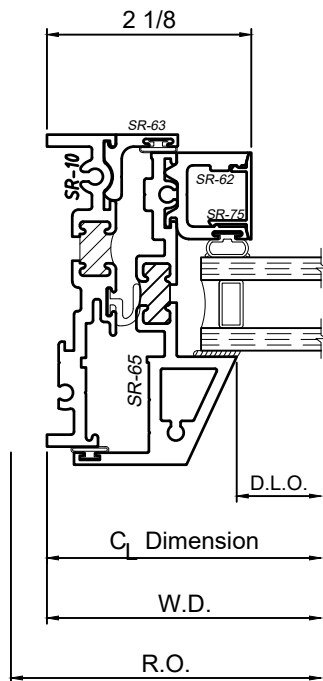

Casement available in PO only.
 Concealed 4-Bar Hinges only.
 Will not meet NFPA-101 code for means as secondary egress.

1

2

3

WINCO RESERVES THE RIGHT TO MODIFY OR CHANGE INFORMATION WITHIN THIS BOOK WHEN DEEMED NECESSARY FOR PRODUCT IMPROVEMENT

4

5

© WINCO WINDOW COMPANY, INC. 2021

SCALE 6"=1'-0"