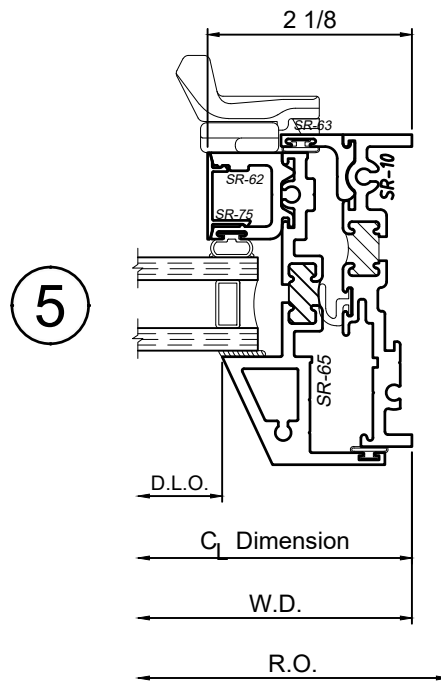

Casement available in PO only.
 Concealed 4-Bar Hinges only.
 Will not meet NFPA-101 code for means as secondary egress.

1

2

3

WINCO RESERVES THE RIGHT TO MODIFY OR CHANGE INFORMATION WITHIN THIS BOOK WHEN DEEMED NECESSARY FOR PRODUCT IMPROVEMENT

4

5

© WINCO WINDOW COMPANY, INC. 2021

SCALE 6"=1'-0"