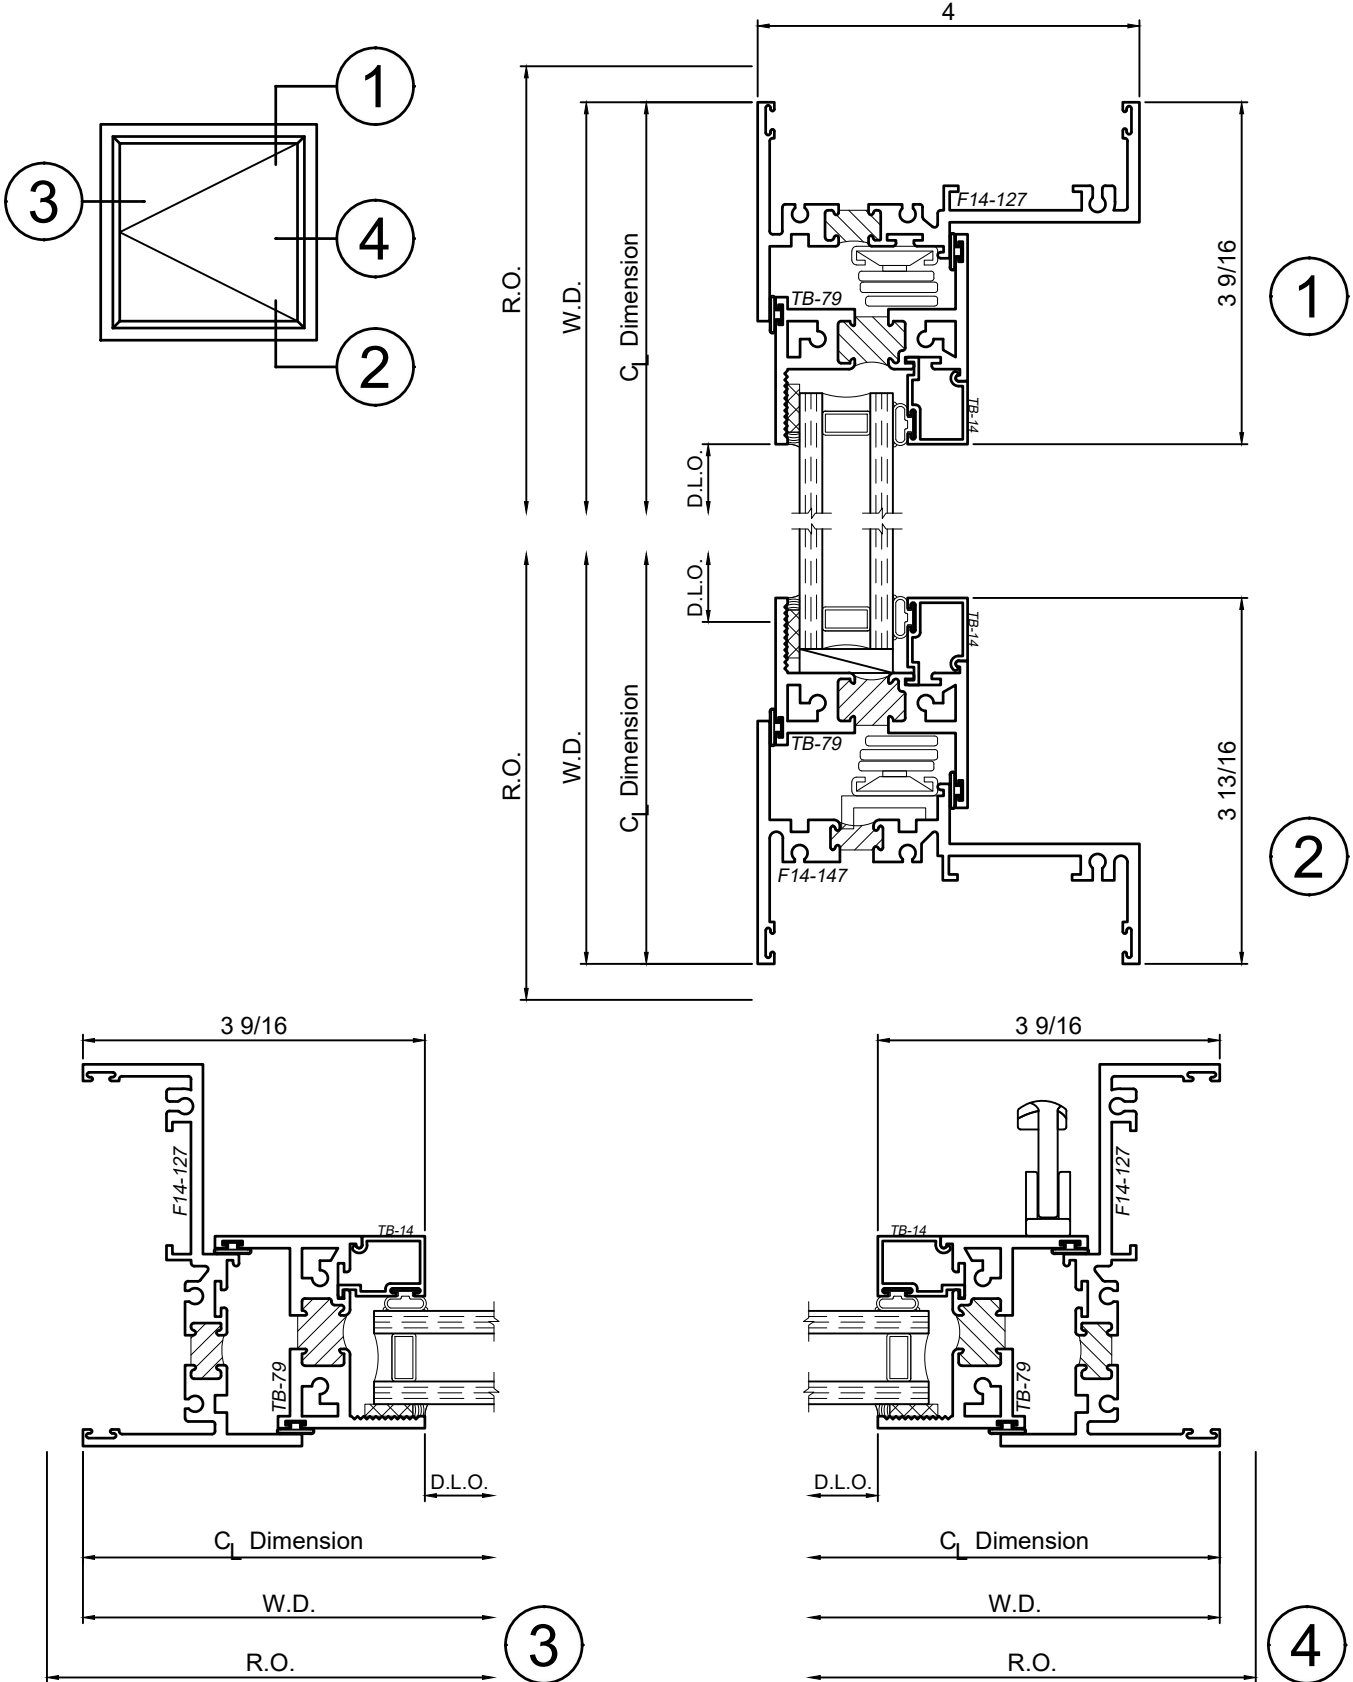

1450 Series 4" Thermal Fixed, Casement & Projected Windows

Product Details - Inswing Casement

Note: Multiple configurations of this window system are available. Refer to the WINCO website for additional options or contact your local WINCO Sales Representative for information.

WINCO RESERVES THE RIGHT TO MODIFY OR CHANGE INFORMATION WITHIN THIS BOOK WHEN DEEMED NECESSARY FOR PRODUCT IMPROVEMENT

© WINCO WINDOW COMPANY, INC. 2019

SCALE 6"=1'-0"