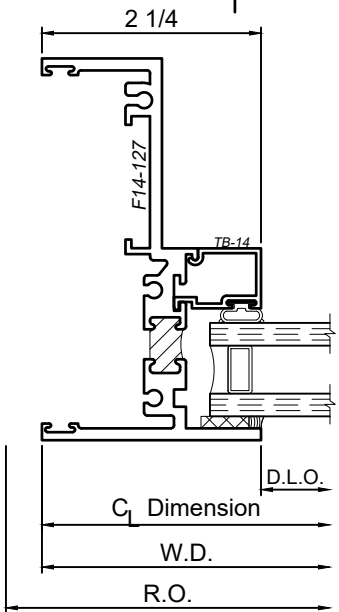

1450 Series 4" Thermal Fixed, Casement & Projected Windows

Product Details - Project Out - Awning

Note: Multiple configurations of this window system are available. Refer to the WINCO website for additional options or contact your local WINCO Sales Representative for information.

WINCO RESERVES THE RIGHT TO MODIFY OR CHANGE INFORMATION WITHIN THIS BOOK WHEN DEEMED NECESSARY FOR PRODUCT IMPROVEMENT

© WINCO WINDOW COMPANY, INC. 2019

SCALE 6"=1'-0"