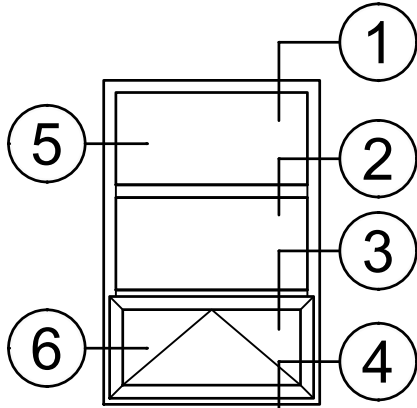

1450 Series 4" Thermal Fixed, Casement & Projected Windows

Product Details - Project Out - Awning

Note: Multiple configurations of this window system are available. Refer to the WINCO website for additional options or contact your local WINCO Sales Representative for information.

WINCO RESERVES THE RIGHT TO MODIFY OR CHANGE INFORMATION WITHIN THIS BOOK WHEN DEEMED NECESSARY FOR PRODUCT IMPROVEMENT

© WINCO WINDOW COMPANY, INC. 2019

SCALE 6"=1'-0"