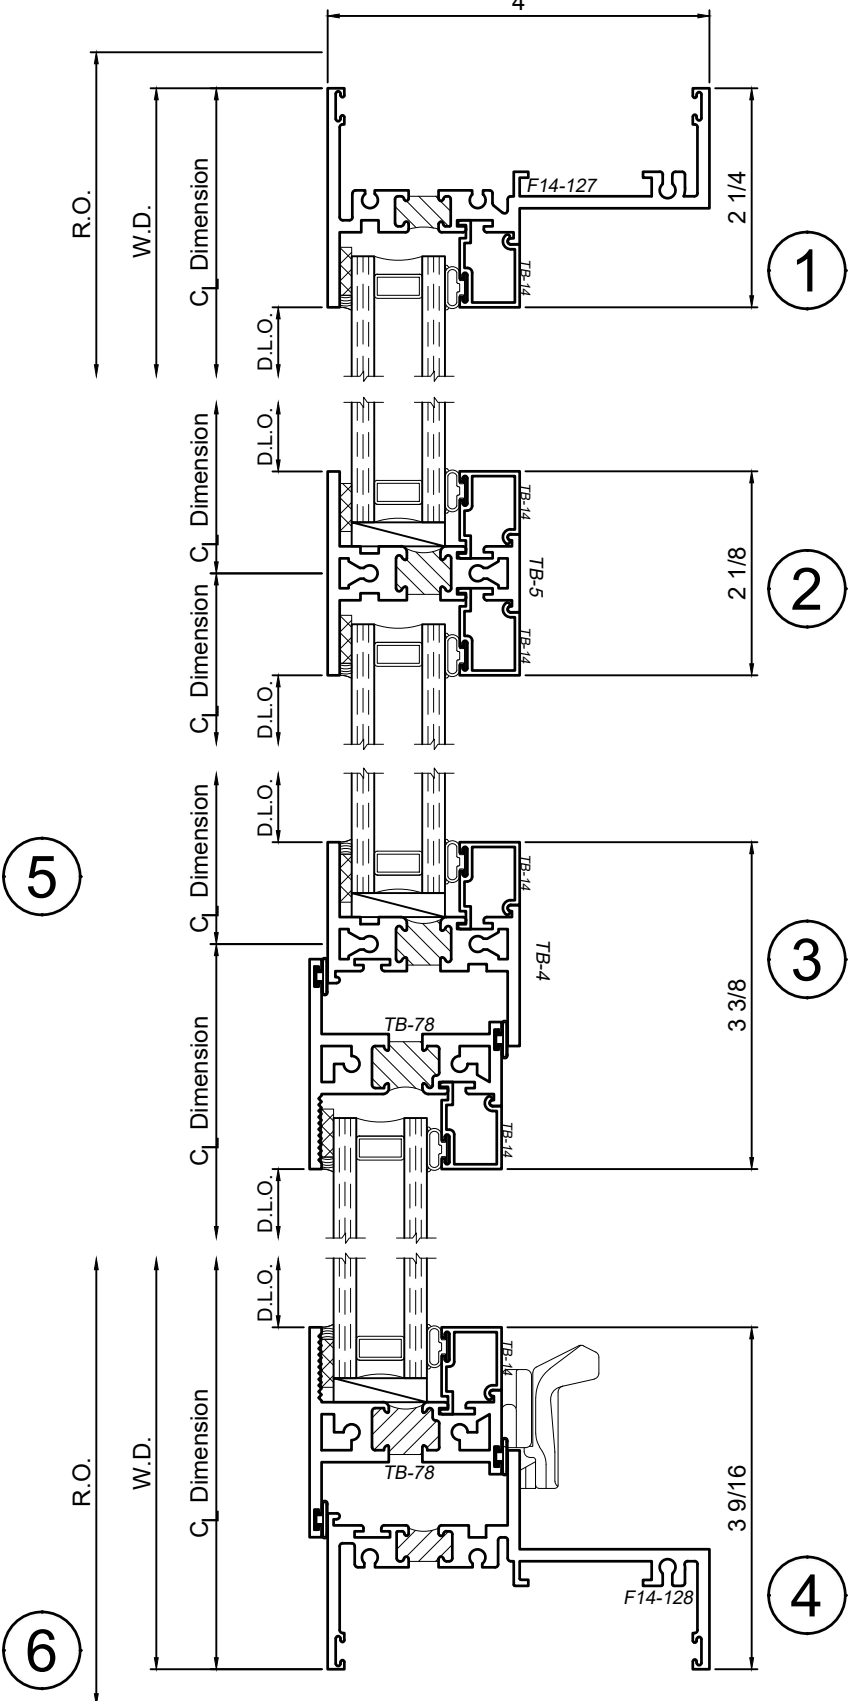

1450 Series 4" Thermal Fixed, Casement & Projected Windows

Product Details - Project Out - Awning

Note: Multiple configurations of this window system are available. Refer to the WINCO website for additional options or contact your local WINCO Sales Representative for information.

WINCO RESERVES THE RIGHT TO MODIFY OR CHANGE INFORMATION WITHIN THIS BOOK WHEN DEEMED NECESSARY FOR PRODUCT IMPROVEMENT

© WINCO WINDOW COMPANY, INC. 2019

SCALE 6"=1'-0"