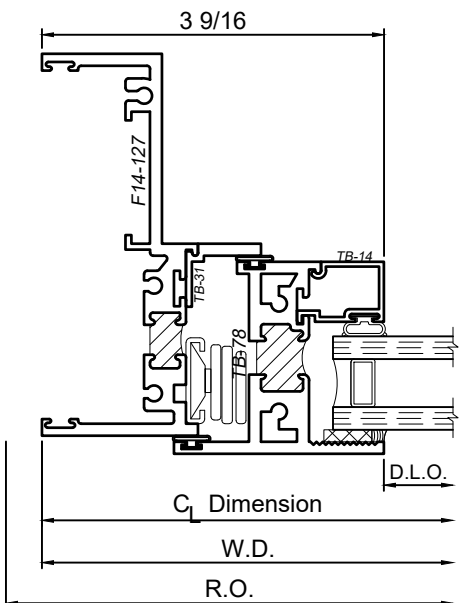

1450 Series 4" Thermal Fixed, Casement & Projected Windows

Product Details - Project Out - Awning

Note: Multiple configurations of this window system are available. Refer to the WINCO website for additional options or contact your local WINCO Sales Representative for information.

WINCO RESERVES THE RIGHT TO MODIFY OR CHANGE INFORMATION WITHIN THIS BOOK WHEN DEEMED NECESSARY FOR PRODUCT IMPROVEMENT

© WINCO WINDOW COMPANY, INC. 2019

SCALE 6"=1'-0"