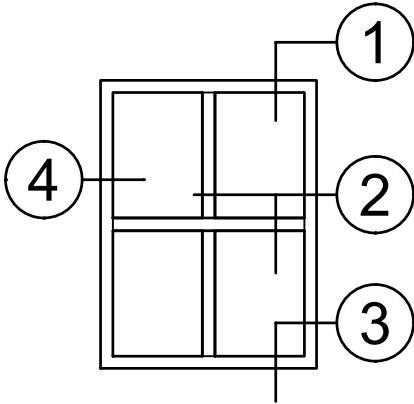

1450 Series 4" Thermal Fixed, Casement & Projected Windows

Product Details - Fixed - Picture Window

Note: Multiple configurations of this window system are available. Refer to the WINCO website for additional options or contact your local WINCO Sales Representative for information.

WINCO RESERVES THE RIGHT TO MODIFY OR CHANGE INFORMATION WITHIN THIS BOOK WHEN DEEMED NECESSARY FOR PRODUCT IMPROVEMENT

© WINCO WINDOW COMPANY, INC. 2019

SCALE 6"=1'-0"