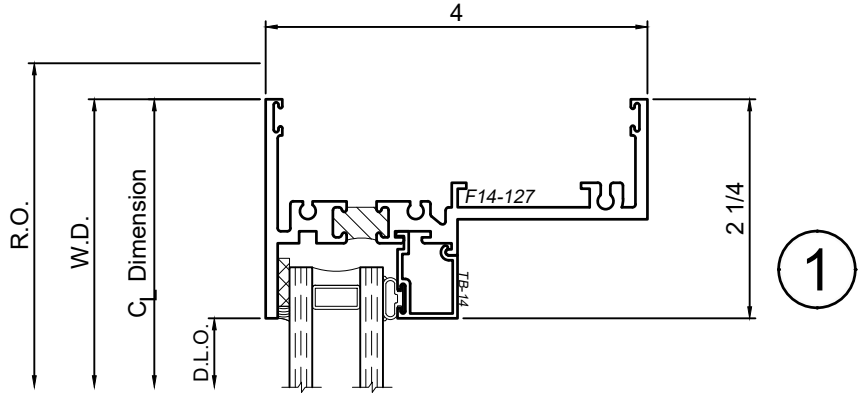

1450 Series 4" Thermal Fixed, Casement & Projected Windows

Product Details - Fixed - Picture Window

Note: Multiple configurations of this window system are available. Refer to the WINCO website for additional options or contact your local WINCO Sales Representative for information.

WINCO RESERVES THE RIGHT TO MODIFY OR CHANGE INFORMATION WITHIN THIS BOOK WHEN DEEMED NECESSARY FOR PRODUCT IMPROVEMENT

© WINCO WINDOW COMPANY, INC. 2019

SCALE 6"=1'-0"