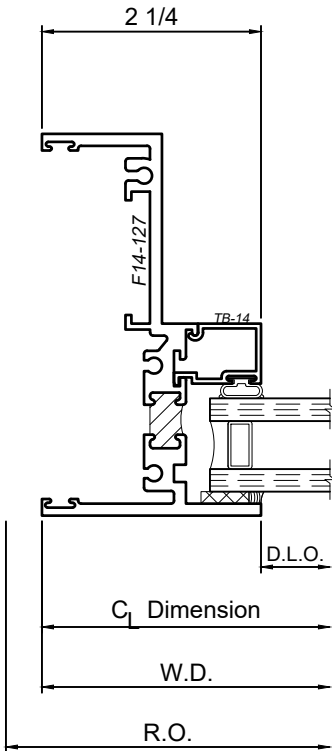

1450 Series 4" Thermal Fixed, Casement & Projected Windows

Product Details - Fixed - Picture Window

Note: Multiple configurations of this window system are available. Refer to the WINCO website for additional options or contact your local WINCO Sales Representative for information.

WINCO RESERVES THE RIGHT TO MODIFY OR CHANGE INFORMATION WITHIN THIS BOOK WHEN DEEMED NECESSARY FOR PRODUCT IMPROVEMENT

© WINCO WINDOW COMPANY, INC. 2019

SCALE 6"=1'-0"