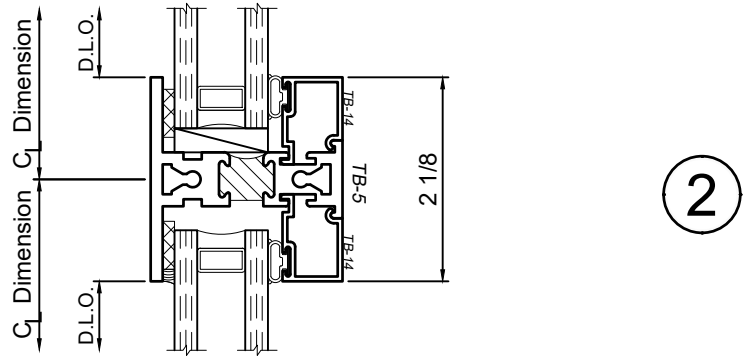

1450 Series 4" Thermal Fixed, Casement & Projected Windows

Product Details - Fixed - Picture Window

Note: Multiple configurations of this window system are available. Refer to the WINCO website for additional options or contact your local WINCO Sales Representative for information.

WINCO RESERVES THE RIGHT TO MODIFY OR CHANGE INFORMATION WITHIN THIS BOOK WHEN DEEMED NECESSARY FOR PRODUCT IMPROVEMENT

© WINCO WINDOW COMPANY, INC. 2019

SCALE 6"=1'-0"