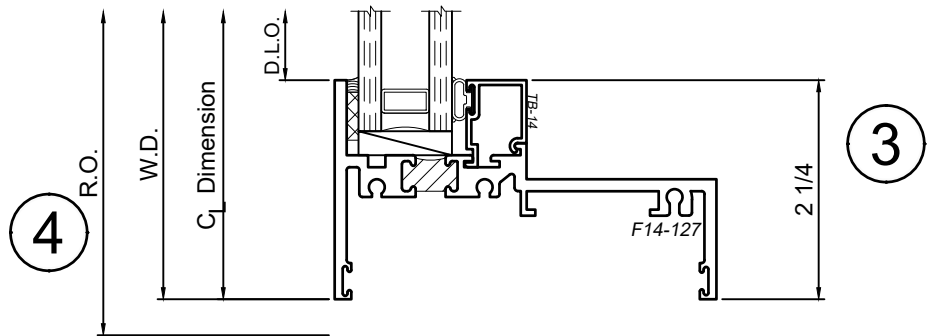

1450 Series 4" Thermal Fixed, Casement & Projected Windows

Product Details - Fixed - Picture Window

Note: Multiple configurations of this window system are available. Refer to the WINCO website for additional options or contact your local WINCO Sales Representative for information.

WINCO RESERVES THE RIGHT TO MODIFY OR CHANGE INFORMATION WITHIN THIS BOOK WHEN DEEMED NECESSARY FOR PRODUCT IMPROVEMENT

© WINCO WINDOW COMPANY, INC. 2019

SCALE 6"=1'-0"